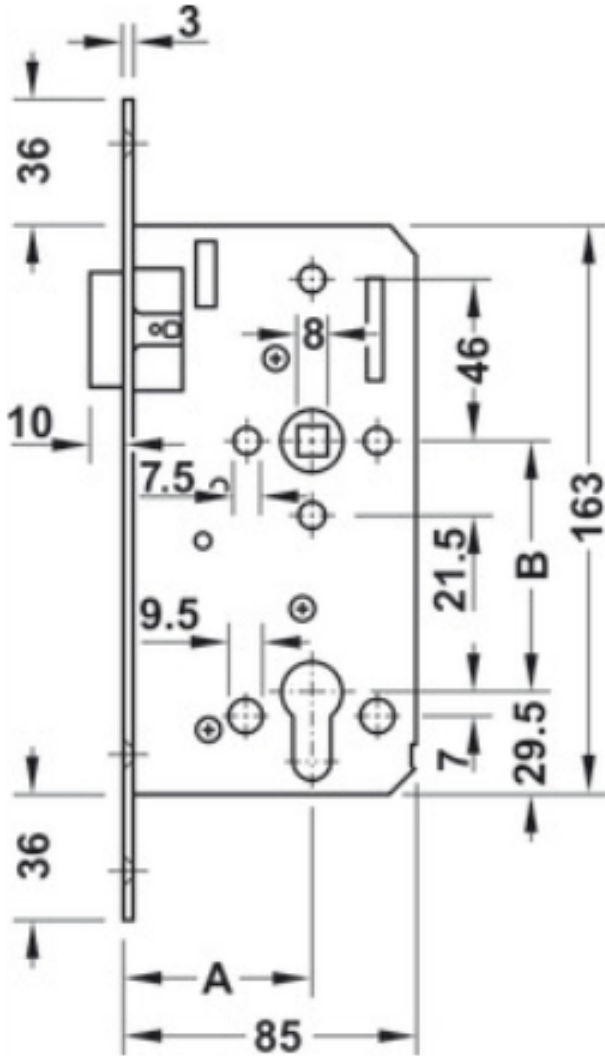

STAINLESS

DOOR HARDWARE

Product Information Sheet

**KFV Magnetic Latch for Swing Doors for
Non Locking or "Locking on Lever"**

No.911.23.299

- Distance: 72mm
- Backset: 55mm
- Spindle Requirement: 8mm
- For Left or Right Swing Doors
- Material: Faceplate - Stainless Steel
- Latch - Plastic w/ magnetic insert
- Case - Steel
- For Interior Wood Doors

STAINLESS

DOOR HARDWARE

Product Information Sheet

KFV Flat Strike Plate for Magnetic Latch for Passage/Non Locking

Stainless Steel

Black