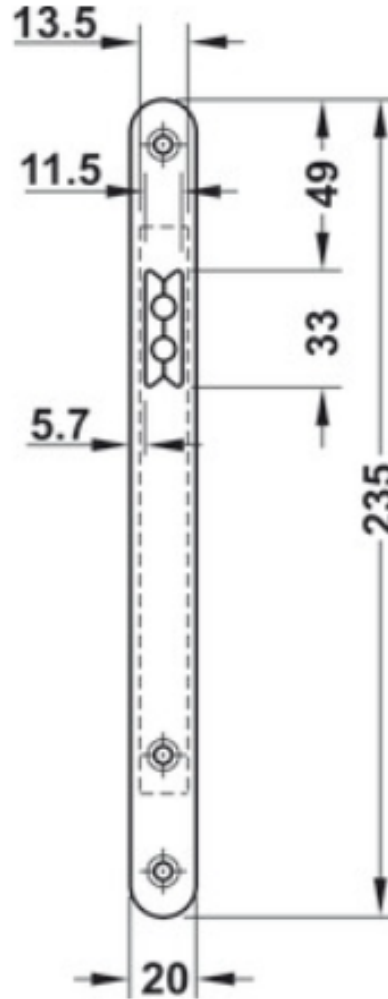

STAINLESS

DOOR HARDWARE

Product Information Sheet

**KFV Magnetic Latch for Swing Doors for
Non Locking or "Locking on Lever"**

No.911.23.299

- Distance: 72mm
- Backset: 55mm
- Spindle Requirement: 8mm
- For Left or Right Swing Doors
- Material: Faceplate - Stainless Steel
- Latch - Plastic w/ magnetic insert
- Case - Steel
- For Interior Wood Doors

STAINLESS

DOOR HARDWARE

Product Information Sheet

KFV Flat Strike Plate for Magnetic Latch for Passage/Non Locking

Stainless Steel

Black