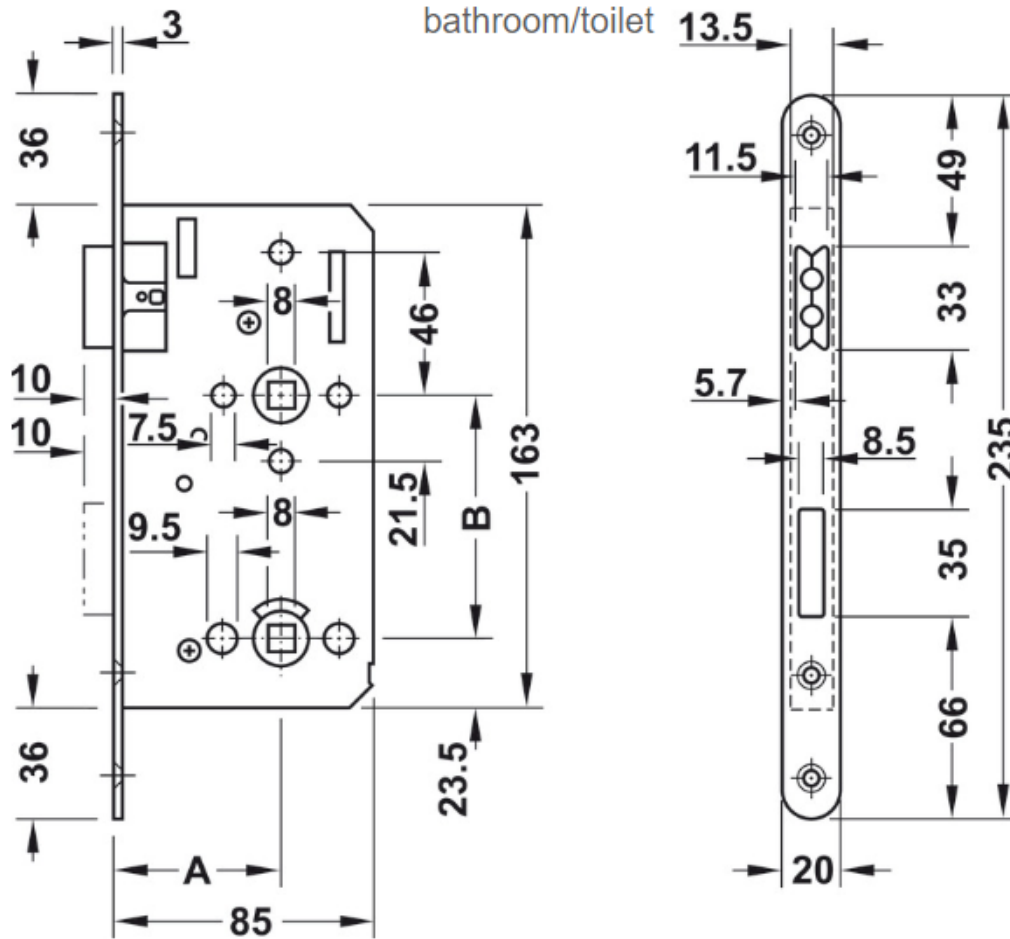

STAINLESS

DOOR HARDWARE

Product Information Sheet

KFV Magnetic Latch for Swing Doors for Passage/Non Locking

No.911.23.299

- Distance: 72mm
- Backset: 55mm
- Spindle Requirement: 8mm
- For Left or Right Swing Doors
- Material: Faceplate - Stainless Steel
- Latch - Plastic w/ magnetic insert
- Case - Steel
- For Interior Wood Doors

STAINLESS

DOOR HARDWARE

Product Information Sheet

KFV Flat Strike Plate for Magnetic Latch for Passage/Non Locking

Stainless Steel

Black

STAINLESS

DOOR HARDWARE

Product Information Sheet

**KFV Magnetic Latch for Swing Doors for
WC/Bathroom/Privacy (116 1/2)**

No.911.07.052_135

Distance: 78mm

Backset: 55mm

Spindle Requirement: 8mm

For Left or Right Swing Doors

Material: Faceplate - Stainless Steel (*in matte stainless steel or black finish*)