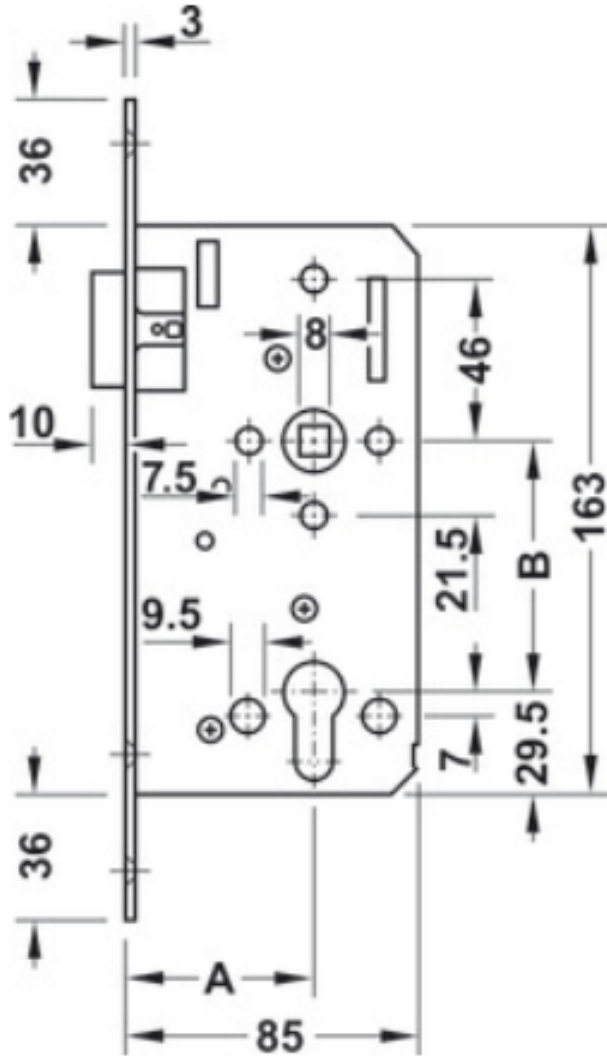

STAINLESS

DOOR HARDWARE

Product Information Sheet

KFV Magnetic Latch for Swing Doors for Passage/Non Locking

No.911.23.299

- Distance: 72mm
- Backset: 55mm
- Spindle Requirement: 8mm
- For Left or Right Swing Doors
- Material: Faceplate - Stainless Steel
- Latch - Plastic w/ magnetic insert
- Case - Steel
- For Interior Wood Doors

STAINLESS

DOOR HARDWARE

Product Information Sheet

KFV Flat Strike Plate for Magnetic Latch for Passage/Non Locking

Stainless Steel

Black

STAINLESS

DOOR HARDWARE

Product Information Sheet

**KFV Magnetic Latch for Swing Doors for
WC/Bathroom/Privacy (116 1/2)**

No.911.07.052_135

Distance: 78mm

Backset: 55mm

Spindle Requirement: 8mm

For Left or Right Swing Doors

Material: Faceplate - Stainless Steel (*in matte stainless steel or black finish*)