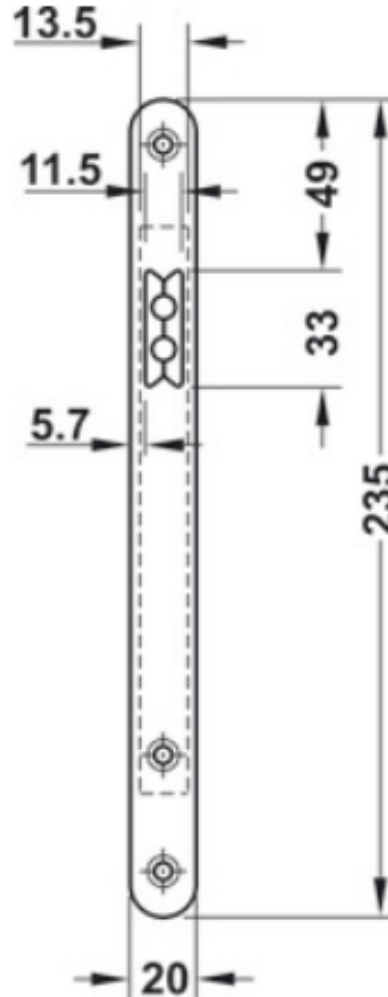

STAINLESS

DOOR HARDWARE

Product Information Sheet

KFV Magnetic Latch for Swing Doors for Passage/Non Locking

No.911.23.299

- Distance: 72mm
- Backset: 55mm
- Spindle Requirement: 8mm
- For Left or Right Swing Doors
- Material: Faceplate - Stainless Steel
- Latch - Plastic w/ magnetic insert
- Case - Steel
- For Interior Wood Doors

STAINLESS

DOOR HARDWARE

Product Information Sheet

KFV Flat Strike Plate for Magnetic Latch for Passage/Non Locking

Stainless Steel

Black

STAINLESS

DOOR HARDWARE

Product Information Sheet

**KFV Magnetic Latch for Swing Doors for
WC/Bathroom/Privacy (116 1/2)**

No.911.07.052_135

Distance: 78mm

Backset: 55mm

Spindle Requirement: 8mm

For Left or Right Swing Doors

Material: Faceplate - Stainless Steel (*in matte stainless steel or black finish*)