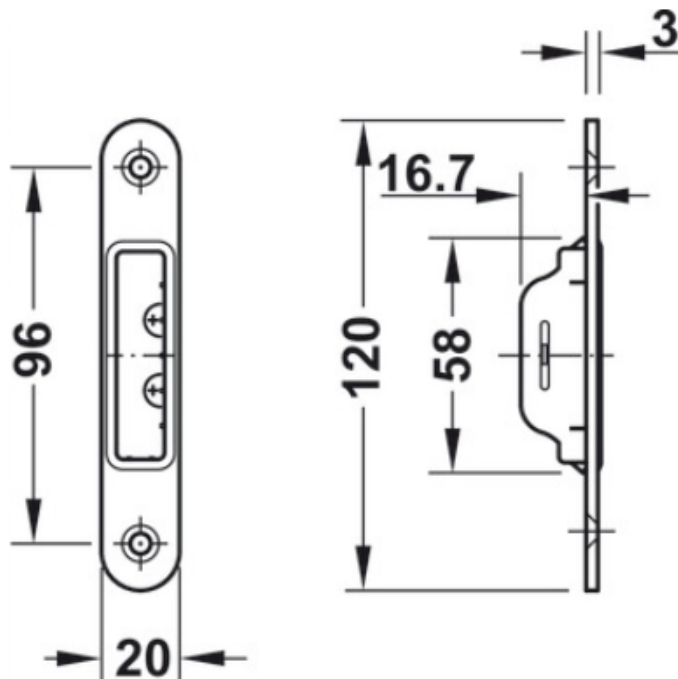

STAINLESS

DOOR HARDWARE

Product Information Sheet

KFV Magnetic Latch for Swing Doors for Passage/Non Locking

No.911.23.299

- Distance: 72mm
- Backset: 55mm
- Spindle Requirement: 8mm
- For Left or Right Swing Doors
- Material: Faceplate - Stainless Steel
- Latch - Plastic w/ magnetic insert
- Case - Steel
- For Interior Wood Doors

STAINLESS

DOOR HARDWARE

Product Information Sheet

KFV Flat Strike Plate for Magnetic Latch for Passage/Non Locking

Stainless Steel

Black

STAINLESS

DOOR HARDWARE

Product Information Sheet

**KFV Magnetic Latch for Swing Doors for
WC/Bathroom/Privacy (116 1/2)**

No.911.07.052_135

Distance: 78mm

Backset: 55mm

Spindle Requirement: 8mm

For Left or Right Swing Doors

Material: Faceplate - Stainless Steel (*in matte stainless steel or black finish*)