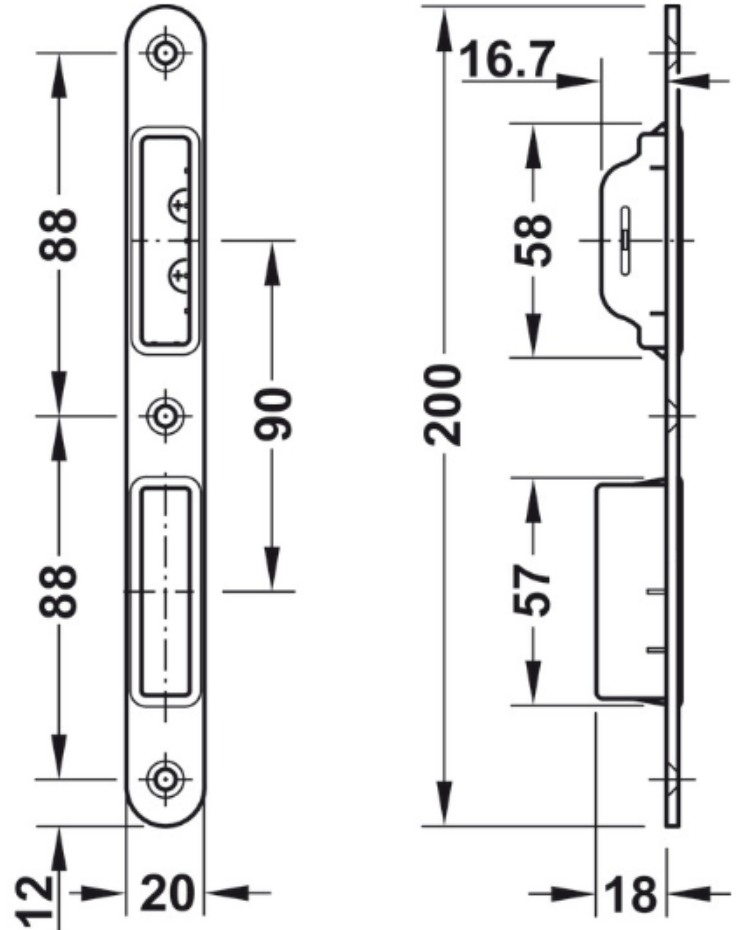

STAINLESS

DOOR HARDWARE

Product Information Sheet

KFV Magnetic Latch for Swing Doors for Passage/Non Locking

No.911.23.299

- Distance: 72mm
- Backset: 55mm
- Spindle Requirement: 8mm
- For Left or Right Swing Doors
- Material: Faceplate - Stainless Steel
- Latch - Plastic w/ magnetic insert
- Case - Steel
- For Interior Wood Doors

Product Information Sheet

**KFV Magnetic Latch for Swing Doors for
WC/Bathroom/Privacy (116 1/2)**

No.911.07.052_135

Distance: 78mm

Backset: 55mm

Spindle Requirement: 8mm

For Left or Right Swing Doors

Material: Faceplate - Stainless Steel (*in matte stainless steel or black finish*)

Latch - Plastic w/ magnetic insert

Case - Steel

For Interior Wood Doors

STAINLESS

DOOR HARDWARE

Product Information Sheet
KFV Flat Strike Plate for Magnetic Latch
for WC/Bathroom/Privacy

Stainless Steel

Black