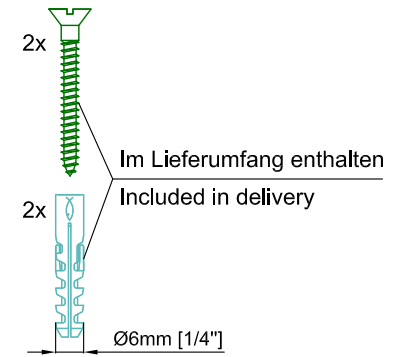

Buy Online At
www.StainlessDoorHardware.com

DOOR HARDWARE

Technical drawings are subject to change without notice.
All millimeter dimensions are exact and supersede inch conversions.

Copyright MWE NA Inc., all rights reserved. Reproduction or other use
of these designs without written consent from MWE NA Inc. is prohibited.