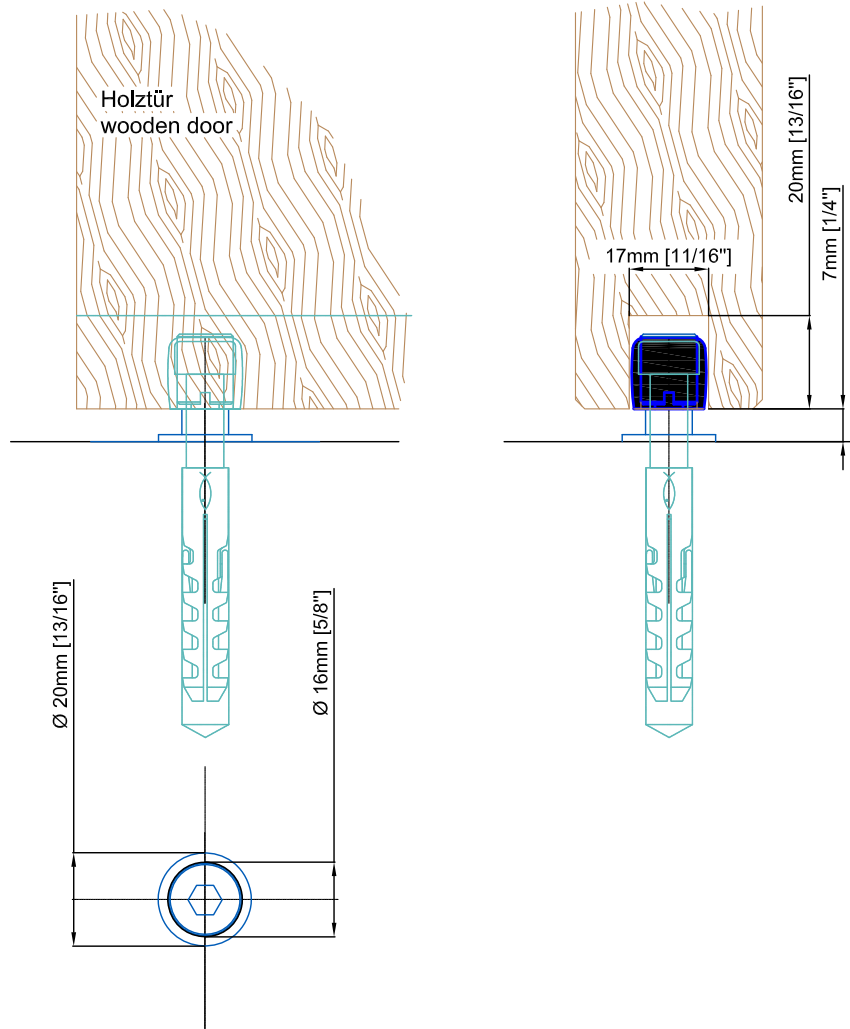

Buy Online At
www.StainlessDoorHardware.com

DOOR HARDWARE

Technical drawings are subject to change without notice.
All millimeter dimensions are exact and supersede inch conversions.

Copyright MWE NA Inc., all rights reserved. Reproduction or other use
of these designs without written consent from MWE NA Inc. is prohibited.