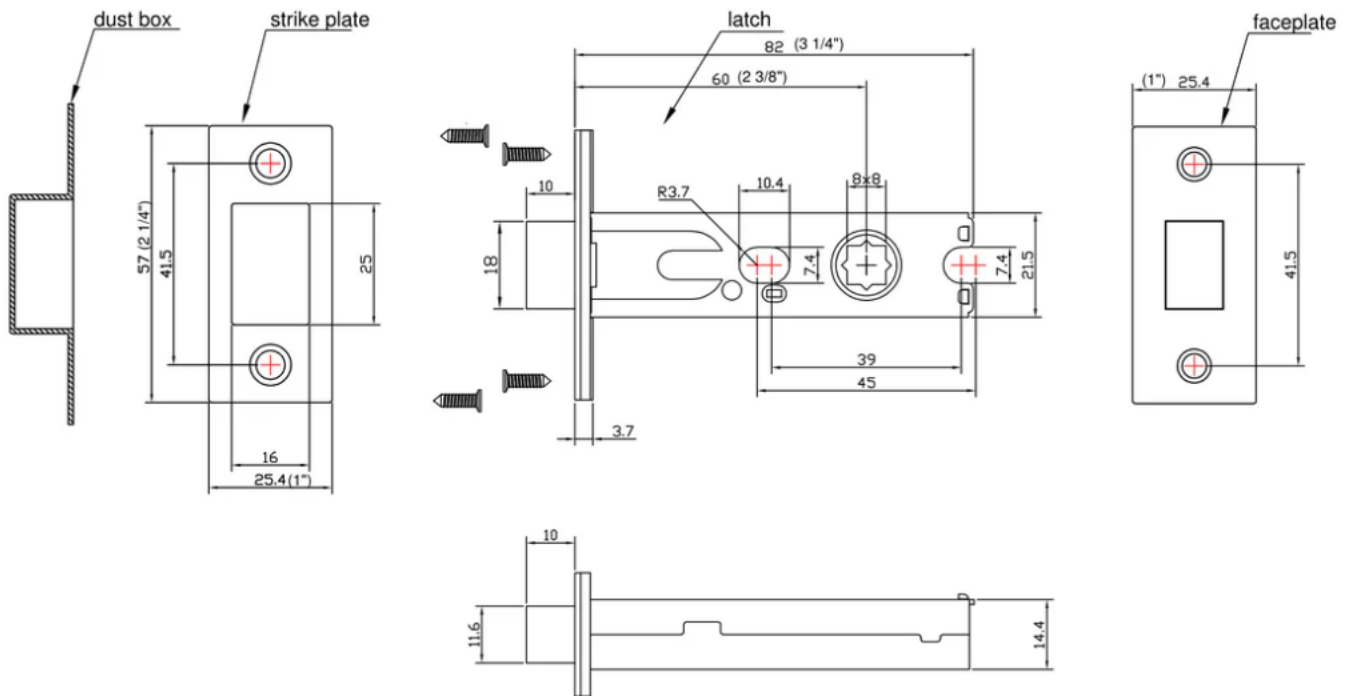

STAINLESS

DOOR HARDWARE

Product Information Sheet Magnetic US Latch Magnetic Latch by Griffwerk

A standard American latch - but Magnetic!
for door levers with an 8mm Spindle

Black

Satin Nickel

Backset: 2 3/8" (60mm) Compatible with passage/non locking or
Rotation: 28-degrees "locking on lever" handles.