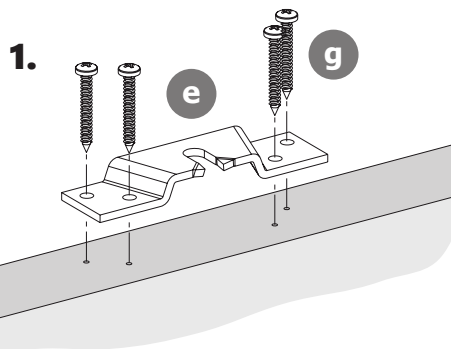

# INSTALLATION INSTRUCTION - The "Frankfort"

## POCKET DOOR TRACK HARDWARE FOR WOOD DOORS

  
**STAINLESS**

DOOR HARDWARE

[www.StainlessDoorHardware.com](http://www.StainlessDoorHardware.com)

855.247.1168

article number 0160200-02, 0160200-05

**5**

**6**