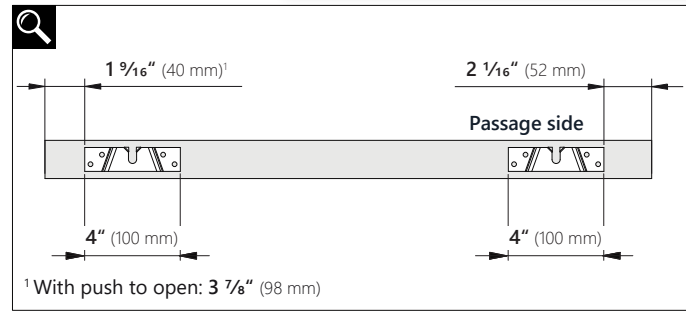

When installing a glass door, double door or the recessed wood door mount, please follow the instructions provided separately.