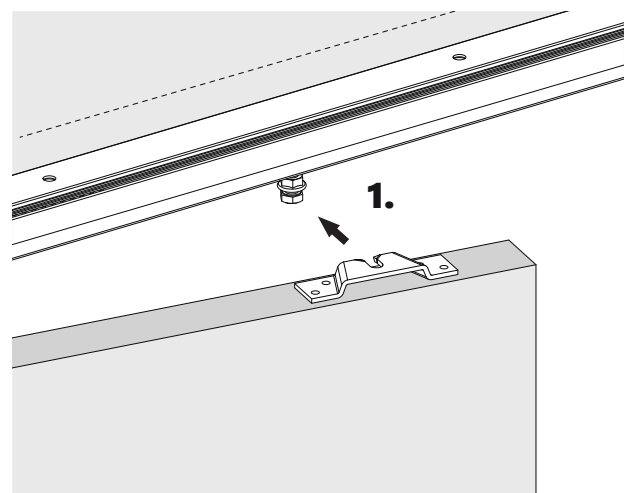

## POCKET DOOR TRACK HARDWARE FOR WOOD DOORS

  
**STAINLESS**

DOOR HARDWARE

[www.StainlessDoorHardware.com](http://www.StainlessDoorHardware.com)

855.247.1168

article number 0160200-02, 0160200-05

**5**

**6**