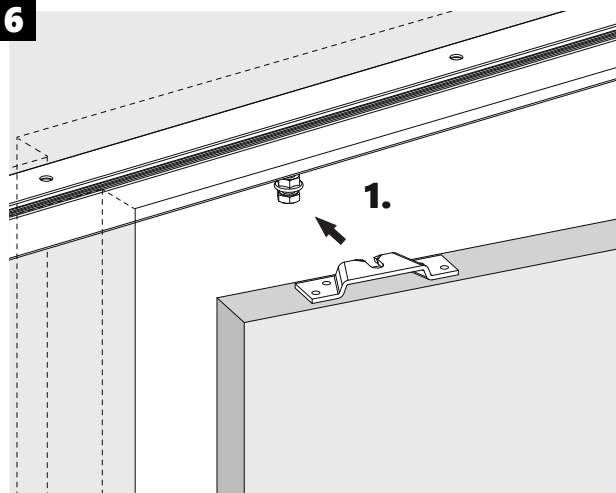

## POCKET DOOR TRACK HARDWARE FOR WOOD DOORS

  
**STAINLESS**

DOOR HARDWARE

[www.StainlessDoorHardware.com](http://www.StainlessDoorHardware.com)

855.247.1168

article number 0160200-02, 0160200-05

**5**

**6**