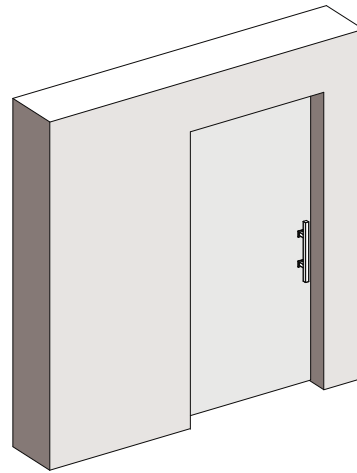

# INSTALLATION INSTRUCTION - The "Frankfort"

## POCKET DOOR TRACK HARDWARE FOR WOOD DOORS

article number 0160200-02, 0160200-05

Sliding door hardware  
for wood doors  
up to 176 lb (80 kg)

\* The maximum door weight can be increased to 265 lb (120 kg) with upgraded wheels if no limiting accessories are used.

When installing a glass door, double door or the recessed wood door mount, please follow the instructions provided separately.