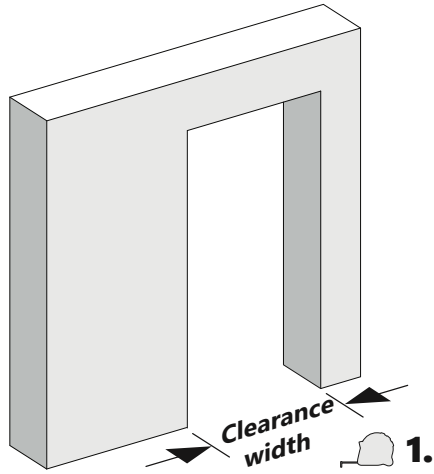

INSTALLATION INSTRUCTION - Smart Track

SLIDING DOOR HARDWARE VALANCE FOR GLASS DOORS

article number 0160213-02, 0160213-05, 0160214-02, 0160214-05, 0160215-02, 0160215-05

Valance and end caps
for sliding track hardware
with glass clamps

i Wall mounting

Top mounting

INSTALLATION INSTRUCTION - Smart Track

SLIDING DOOR HARDWARE VALANCE FOR GLASS DOORS

article number 0160213-02, 0160213-05, 0160214-02, 0160214-05, 0160215-02, 0160215-05

INSTALLATION INSTRUCTION - Smart Track

SLIDING DOOR HARDWARE VALANCE FOR GLASS DOORS

article number 0160213-02, 0160213-05, 0160214-02, 0160214-05, 0160215-02, 0160215-05

2 Top mounting

INSTALLATION INSTRUCTION - Smart Track

SLIDING DOOR HARDWARE VALANCE FOR GLASS DOORS