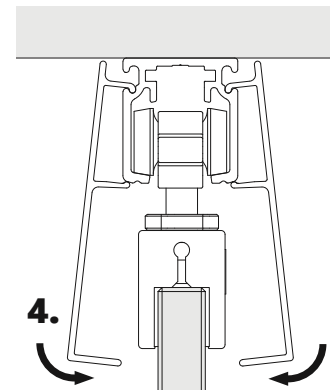

INSTALLATION INSTRUCTION - Smart Track

SLIDING DOOR HARDWARE VALANCE FOR GLASS DOORS

article number 0160213-02, 0160213-05, 0160214-02, 0160214-05, 0160215-02, 0160215-05

Valance and end caps
for sliding track hardware
with glass clamps

i Wall mounting

Top mounting

INSTALLATION INSTRUCTION - Smart Track

SLIDING DOOR HARDWARE VALANCE FOR GLASS DOORS

article number 0160213-02, 0160213-05, 0160214-02, 0160214-05, 0160215-02, 0160215-05

INSTALLATION INSTRUCTION - Smart Track

SLIDING DOOR HARDWARE VALANCE FOR GLASS DOORS

article number 0160213-02, 0160213-05, 0160214-02, 0160214-05, 0160215-02, 0160215-05

2 Top mounting

INSTALLATION INSTRUCTION - Smart Track

SLIDING DOOR HARDWARE VALANCE FOR GLASS DOORS