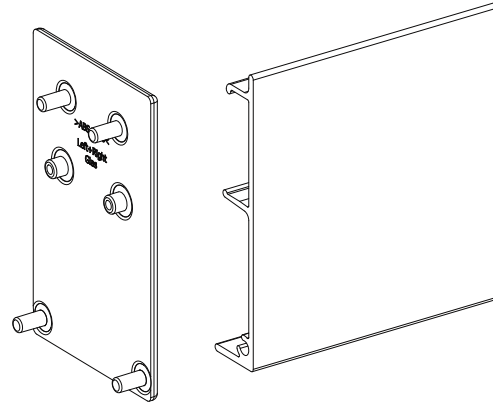

INSTALLATION INSTRUCTION - Smart Track

SLIDING DOOR HARDWARE VALANCE FOR GLASS DOORS

article number 0160213-02, 0160213-05, 0160214-02, 0160214-05, 0160215-02, 0160215-05

Valance and end caps
for sliding track hardware
with glass clamps

i Wall mounting

Top mounting

INSTALLATION INSTRUCTION - Smart Track

SLIDING DOOR HARDWARE VALANCE FOR GLASS DOORS

article number 0160213-02, 0160213-05, 0160214-02, 0160214-05, 0160215-02, 0160215-05

INSTALLATION INSTRUCTION - Smart Track

SLIDING DOOR HARDWARE VALANCE FOR GLASS DOORS

article number 0160213-02, 0160213-05, 0160214-02, 0160214-05, 0160215-02, 0160215-05

2 Top mounting

INSTALLATION INSTRUCTION - Smart Track

SLIDING DOOR HARDWARE VALANCE FOR GLASS DOORS