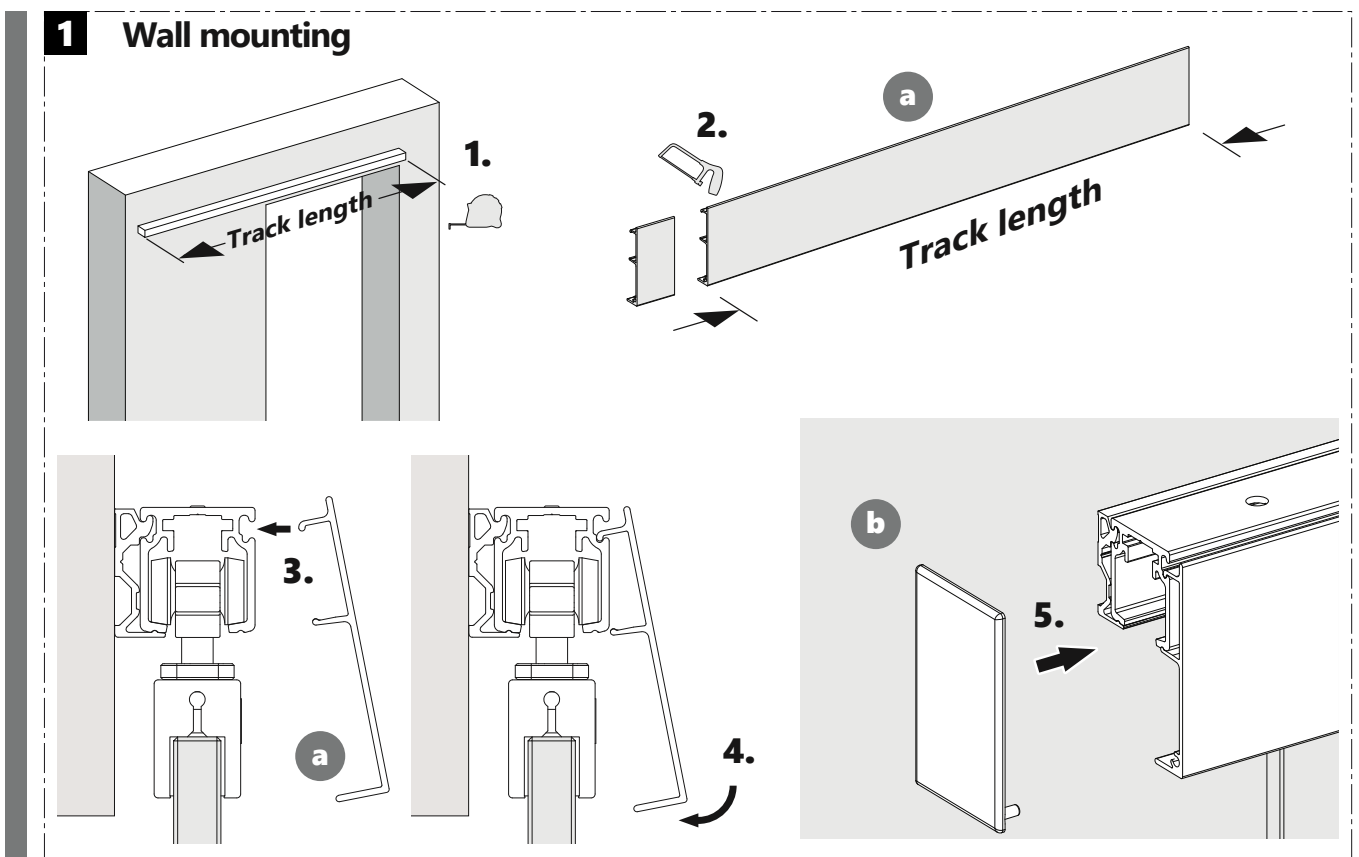

INSTALLATION INSTRUCTION - Smart Track

SLIDING DOOR HARDWARE VALANCE FOR GLASS DOORS

article number 0160213-02, 0160213-05, 0160214-02, 0160214-05, 0160215-02, 0160215-05

Valance and end caps
for sliding track hardware
with glass clamps

i Wall mounting

Top mounting

INSTALLATION INSTRUCTION - Smart Track

SLIDING DOOR HARDWARE VALANCE FOR GLASS DOORS

article number 0160213-02, 0160213-05, 0160214-02, 0160214-05, 0160215-02, 0160215-05

INSTALLATION INSTRUCTION - Smart Track

SLIDING DOOR HARDWARE VALANCE FOR GLASS DOORS

article number 0160213-02, 0160213-05, 0160214-02, 0160214-05, 0160215-02, 0160215-05

2 Top mounting

INSTALLATION INSTRUCTION - Smart Track

SLIDING DOOR HARDWARE VALANCE FOR GLASS DOORS