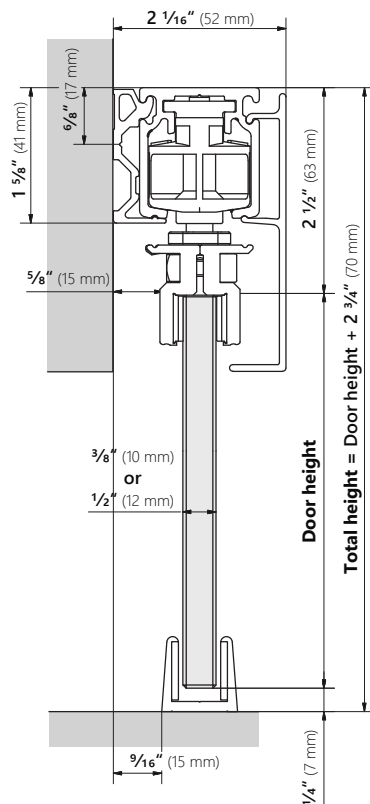

INSTALLATION INSTRUCTION - Smart Track

SLIDING DOOR HARDWARE VALANCE FOR GLASS DOORS

article number 0160213-02, 0160213-05, 0160214-02, 0160214-05, 0160215-02, 0160215-05

Valance and end caps
for sliding track hardware
with glass clamps

i Wall mounting

Top mounting

INSTALLATION INSTRUCTION - Smart Track

SLIDING DOOR HARDWARE VALANCE FOR GLASS DOORS

article number 0160213-02, 0160213-05, 0160214-02, 0160214-05, 0160215-02, 0160215-05

INSTALLATION INSTRUCTION - Smart Track

SLIDING DOOR HARDWARE VALANCE FOR GLASS DOORS

article number 0160213-02, 0160213-05, 0160214-02, 0160214-05, 0160215-02, 0160215-05

2 Top mounting

INSTALLATION INSTRUCTION - Smart Track

SLIDING DOOR HARDWARE VALANCE FOR GLASS DOORS