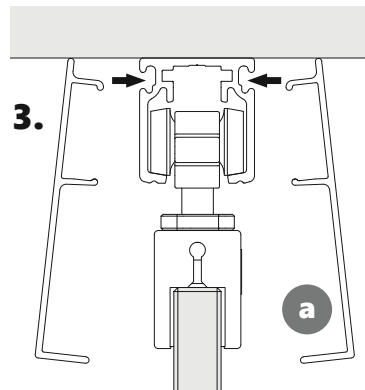

INSTALLATION INSTRUCTION - Smart Track

SLIDING DOOR HARDWARE VALANCE FOR GLASS DOORS

article number 0160213-02, 0160213-05, 0160214-02, 0160214-05, 0160215-02, 0160215-05

Valance and end caps
for sliding track hardware
with glass clamps

i Wall mounting

Top mounting

INSTALLATION INSTRUCTION - Smart Track

SLIDING DOOR HARDWARE VALANCE FOR GLASS DOORS

article number 0160213-02, 0160213-05, 0160214-02, 0160214-05, 0160215-02, 0160215-05

INSTALLATION INSTRUCTION - Smart Track

SLIDING DOOR HARDWARE VALANCE FOR GLASS DOORS

article number 0160213-02, 0160213-05, 0160214-02, 0160214-05, 0160215-02, 0160215-05

2 Top mounting

INSTALLATION INSTRUCTION - Smart Track

SLIDING DOOR HARDWARE VALANCE FOR GLASS DOORS