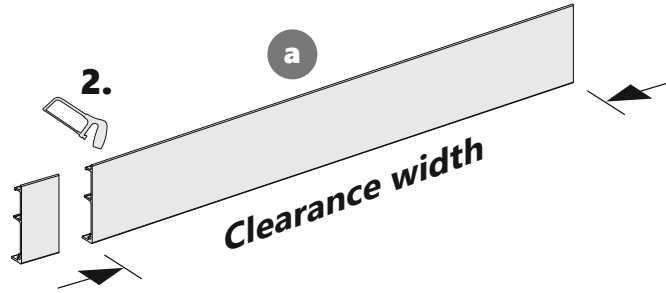

INSTALLATION INSTRUCTION - Smart Track

SLIDING DOOR HARDWARE VALANCE FOR GLASS DOORS

article number 0160213-02, 0160213-05, 0160214-02, 0160214-05, 0160215-02, 0160215-05

Valance and end caps
for sliding track hardware
with glass clamps

i Wall mounting

Top mounting

INSTALLATION INSTRUCTION - Smart Track

SLIDING DOOR HARDWARE VALANCE FOR GLASS DOORS

article number 0160213-02, 0160213-05, 0160214-02, 0160214-05, 0160215-02, 0160215-05

INSTALLATION INSTRUCTION - Smart Track

SLIDING DOOR HARDWARE VALANCE FOR GLASS DOORS

article number 0160213-02, 0160213-05, 0160214-02, 0160214-05, 0160215-02, 0160215-05

2 Top mounting

INSTALLATION INSTRUCTION - Smart Track

SLIDING DOOR HARDWARE VALANCE FOR GLASS DOORS