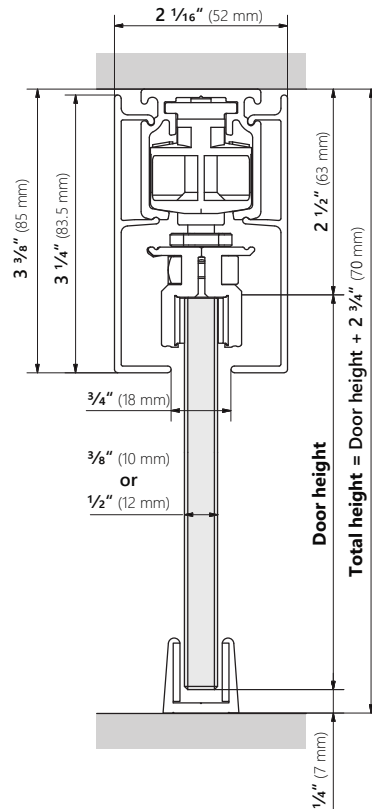

INSTALLATION INSTRUCTION - Smart Track

SLIDING DOOR HARDWARE VALANCE FOR GLASS DOORS

article number 0160213-02, 0160213-05, 0160214-02, 0160214-05, 0160215-02, 0160215-05

Valance and end caps
for sliding track hardware
with glass clamps

i Wall mounting

Top mounting

INSTALLATION INSTRUCTION - Smart Track

SLIDING DOOR HARDWARE VALANCE FOR GLASS DOORS

article number 0160213-02, 0160213-05, 0160214-02, 0160214-05, 0160215-02, 0160215-05

INSTALLATION INSTRUCTION - Smart Track

SLIDING DOOR HARDWARE VALANCE FOR GLASS DOORS

article number 0160213-02, 0160213-05, 0160214-02, 0160214-05, 0160215-02, 0160215-05

2 Top mounting

INSTALLATION INSTRUCTION - Smart Track

SLIDING DOOR HARDWARE VALANCE FOR GLASS DOORS