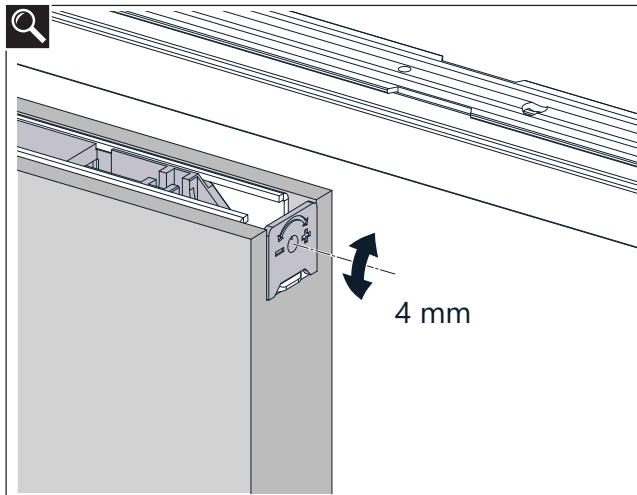

SLIDING DOOR HARDWARE FOR WOOD DOORS

article number 0160222

8