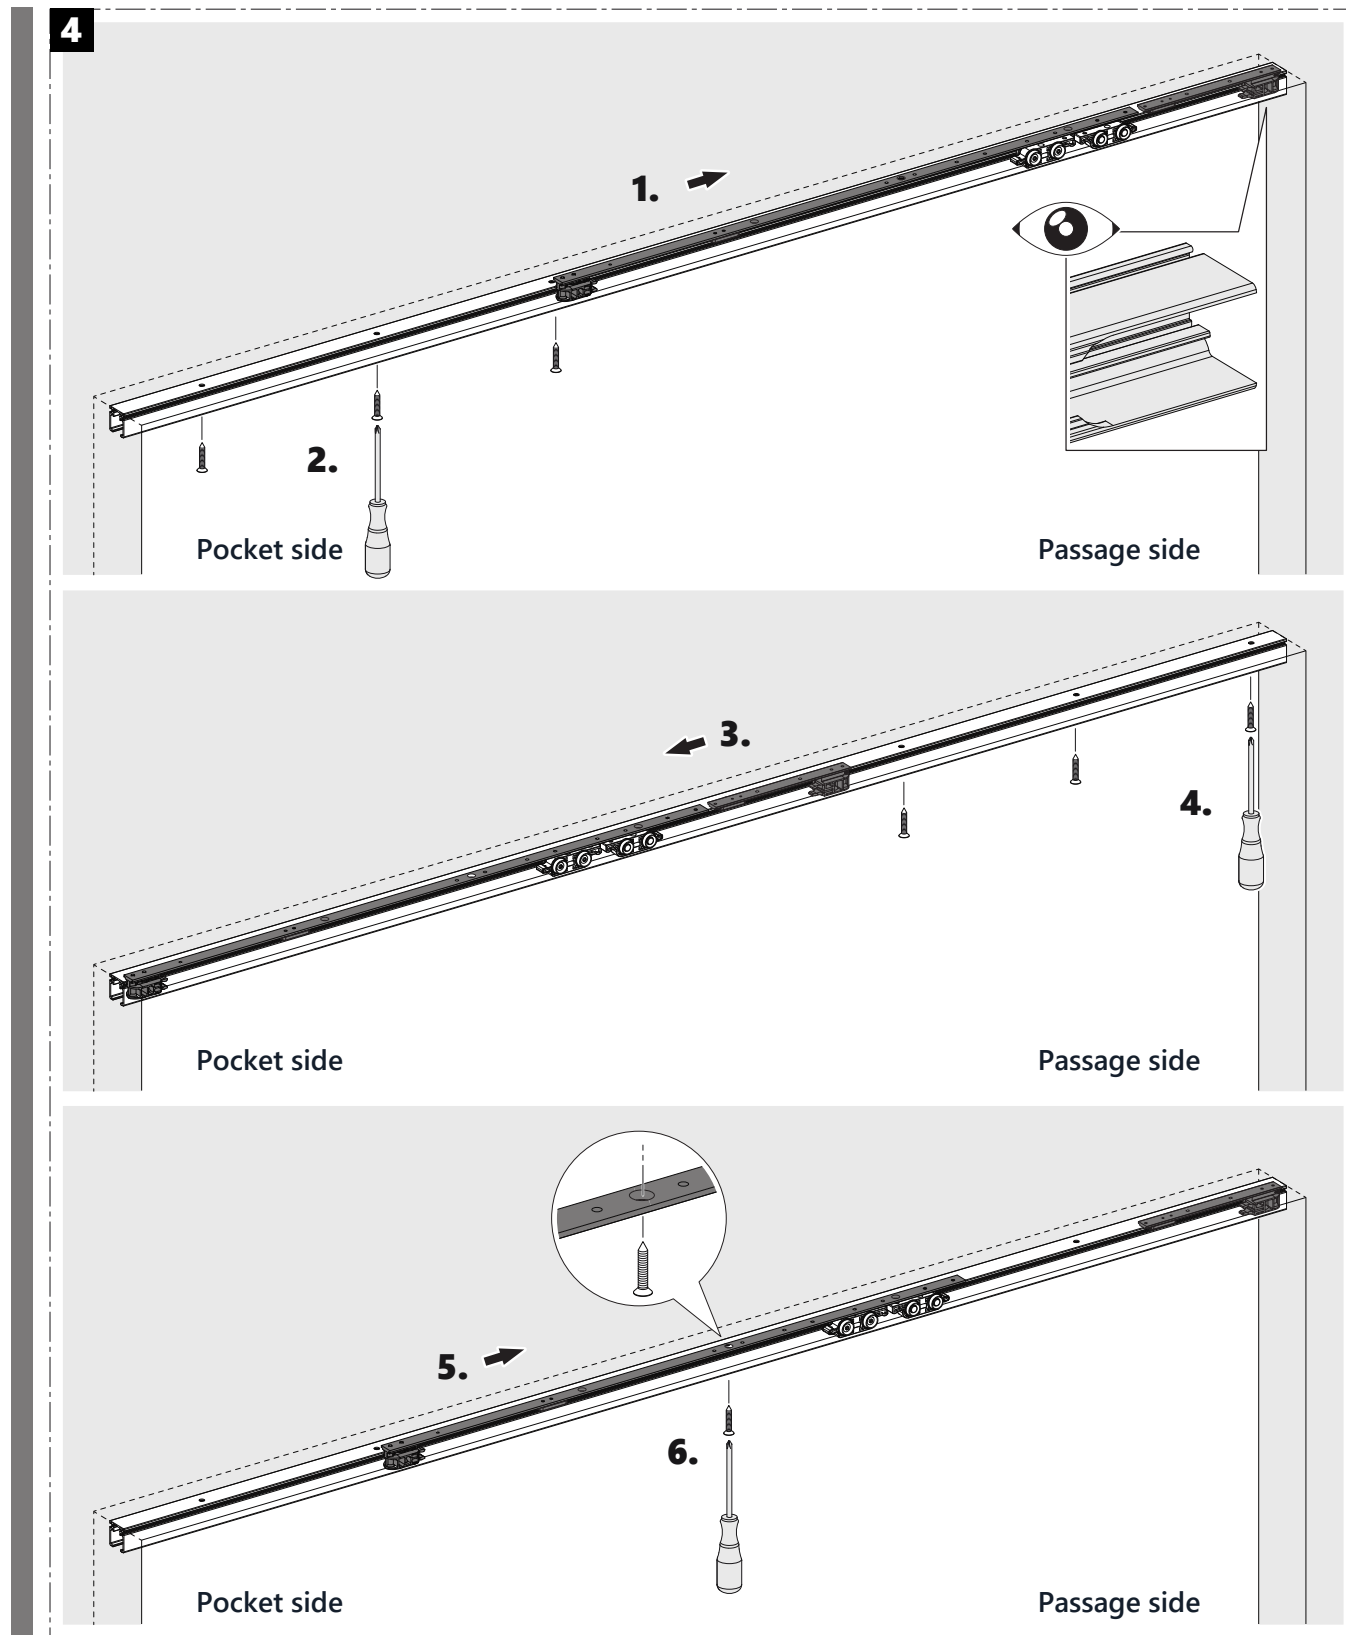

INSTALLATION INSTRUCTION - Recessed Mounts for Smart Track

SLIDING DOOR HARDWARE FOR WOOD DOORS

article number 0160222