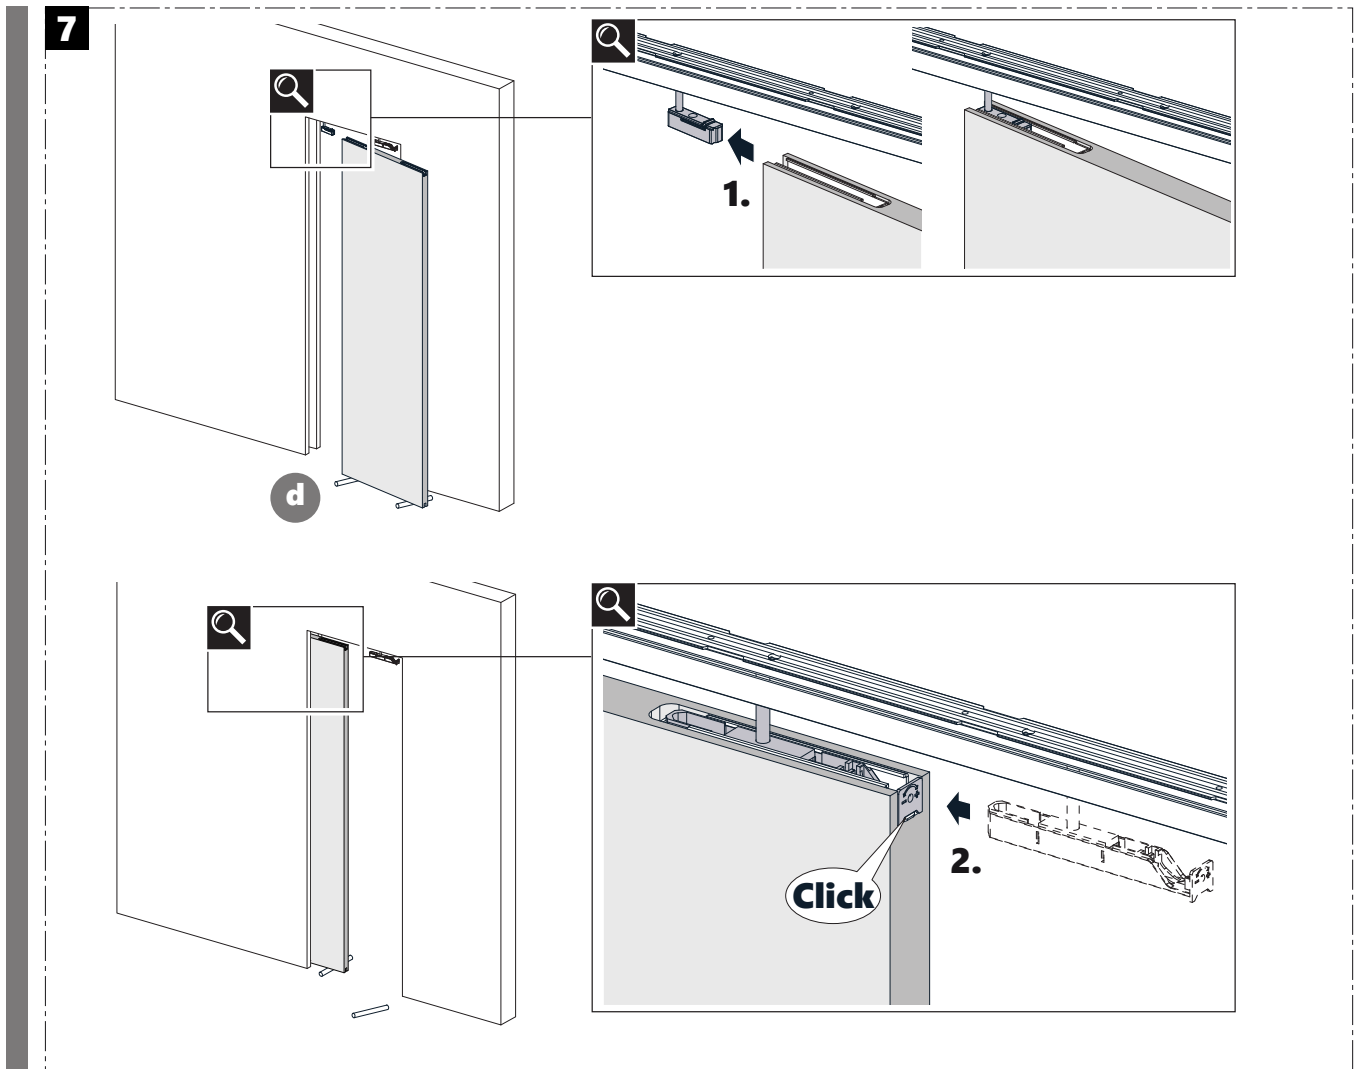

SLIDING DOOR HARDWARE FOR WOOD DOORS

article number 0160222