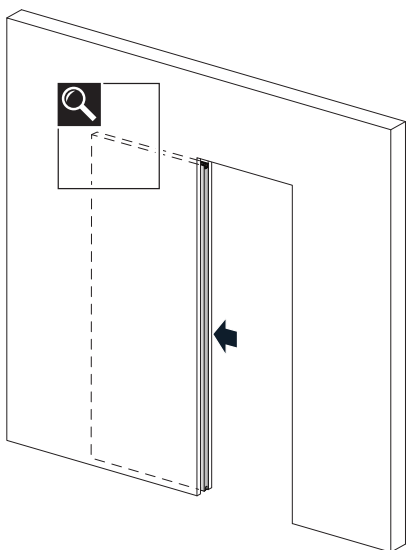

SLIDING DOOR HARDWARE FOR WOOD DOORS

article number 0160222

8

9