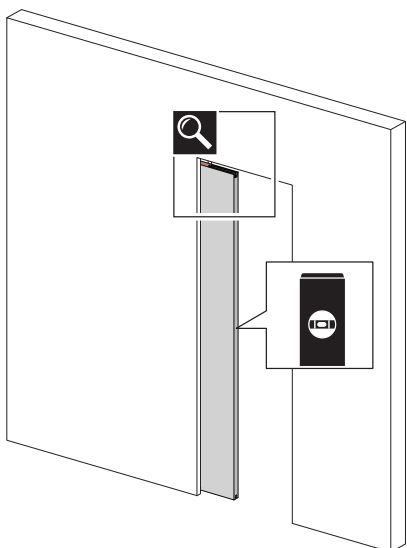

SLIDING DOOR HARDWARE FOR WOOD DOORS

article number 0160222

8