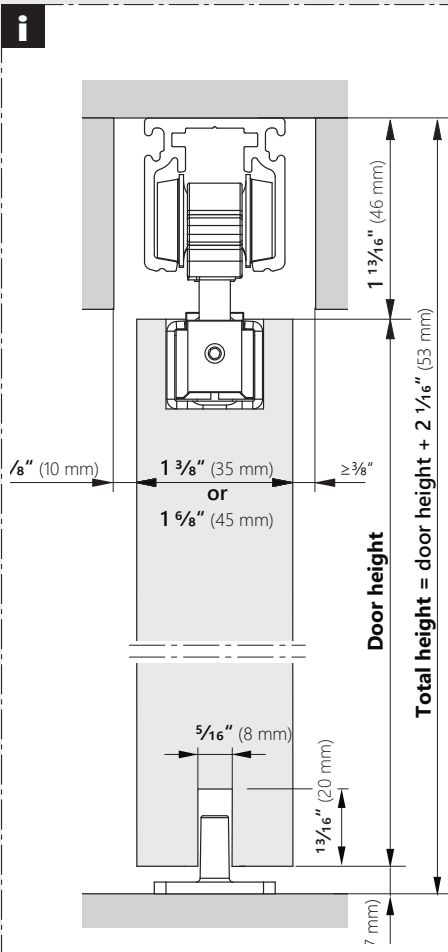

# INSTALLATION INSTRUCTION - Recessed Mounts for Smart Track

## SLIDING DOOR HARDWARE FOR WOOD DOORS

article number 0160222

Sliding door hardware for routed wood doors up to 176 lb (80 kg)\*

\* The maximum door weight can be increased to 265 lb (120 kg) with upgraded wheels if no limiting accessories are used.