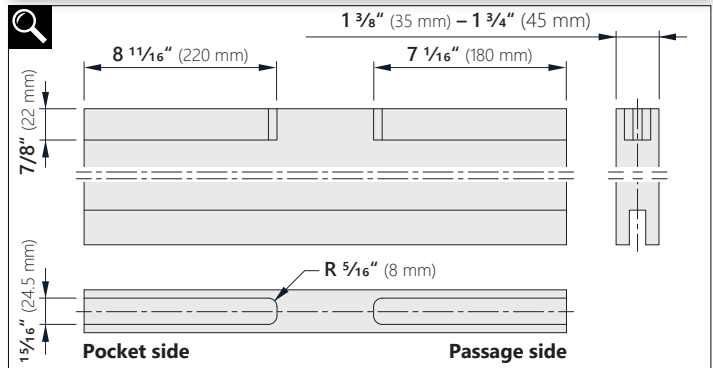

When installing a double door, please follow the instructions provided separately.