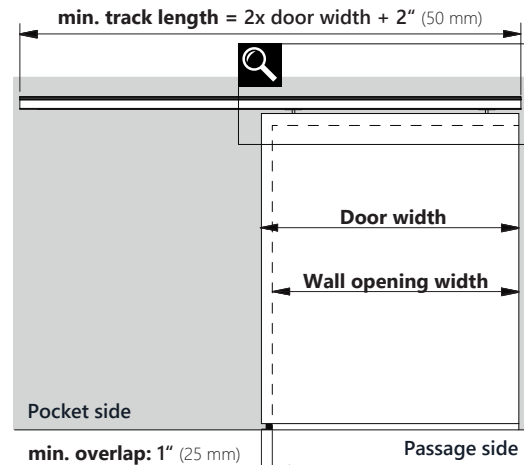

Sliding door hardware for routed wood doors up to 176 lb (80 kg)*

* The maximum door weight can be increased to 265 lb (120 kg) with upgraded wheels if no limiting accessories are used.