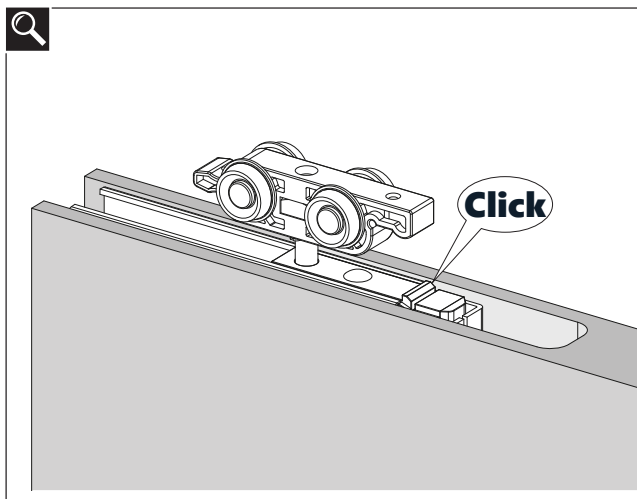

SLIDING DOOR HARDWARE FOR WOOD DOORS

article number 0160222

8

9