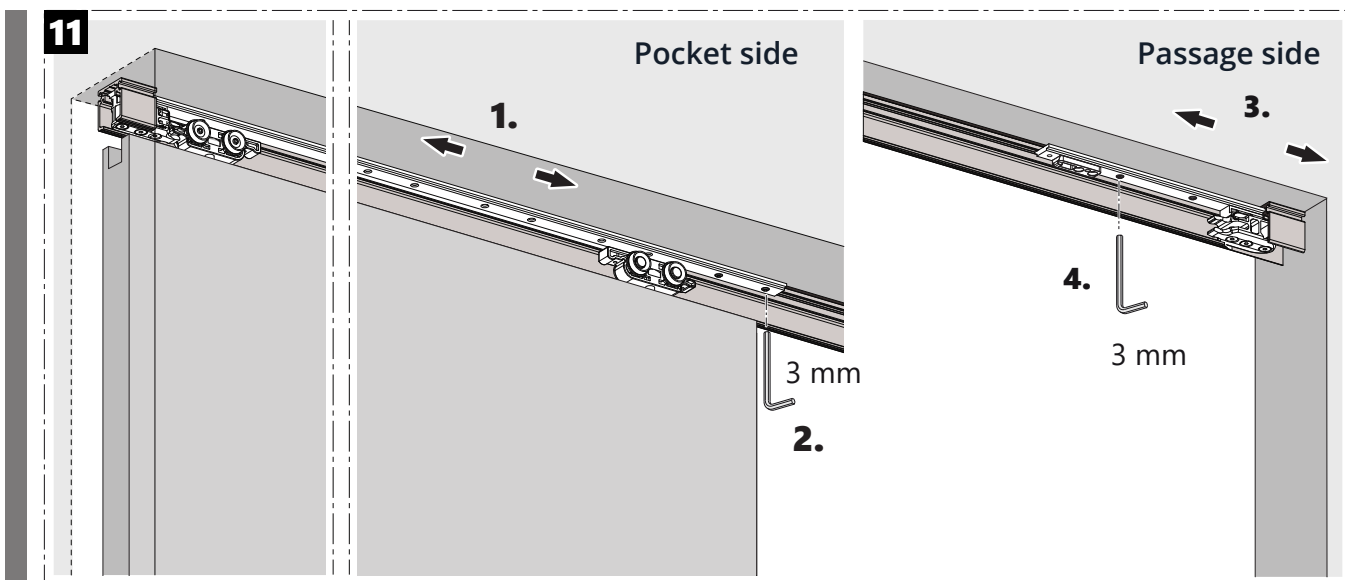

INSTALLATION INSTRUCTION - Recessed Mounts for Smart Track

SLIDING DOOR HARDWARE FOR WOOD DOORS

article number 0160222