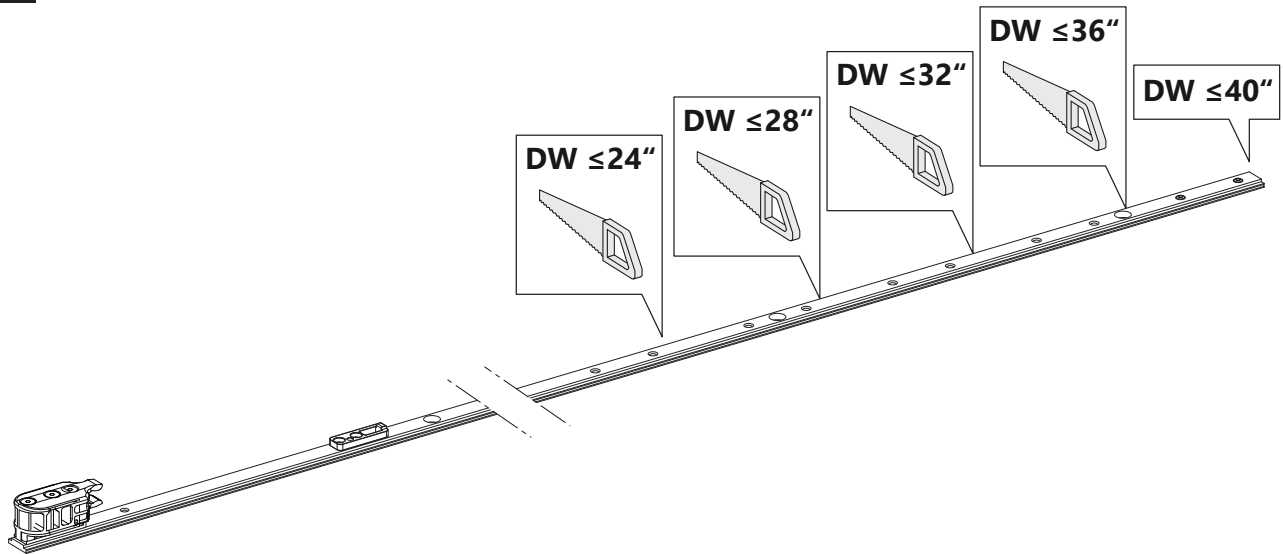

INSTALLATION INSTRUCTION - Smart Track

SLIDING DOOR HARDWARE FOR WOOD DOORS

article number 0160200-02, 0160200-05

DOOR HARDWARE

www.StainlessDoorHardware.com

855.247.1168

2 Version 1