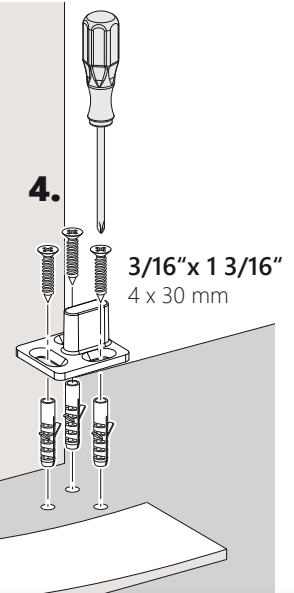

## SLIDING DOOR HARDWARE FOR WOOD DOORS

DOOR HARDWARE

article number 0160200-02, 0160200-05

[www.StainlessDoorHardware.com](http://www.StainlessDoorHardware.com)

855.247.1168

**7**

**8**

**3.**

$\text{Ø } 1/4''$  (6 mm)

**4.**

The fastening material must be provided by the customer and must be adapted to the local conditions!