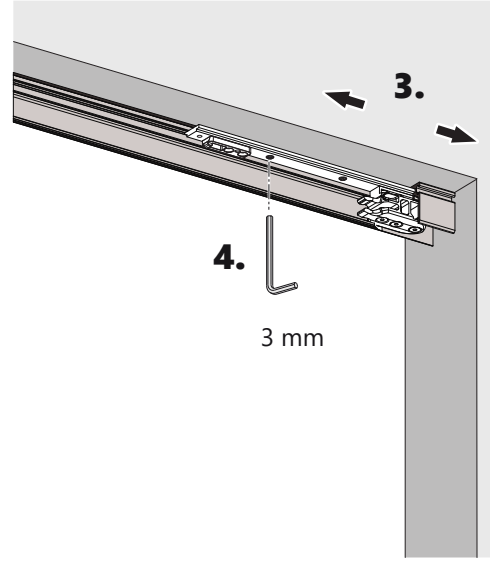

## SLIDING DOOR HARDWARE FOR WOOD DOORS

article number 0160200-02, 0160200-05

  
**STAINLESS**

DOOR HARDWARE

[www.StainlessDoorHardware.com](http://www.StainlessDoorHardware.com)

855.247.1168

**9**