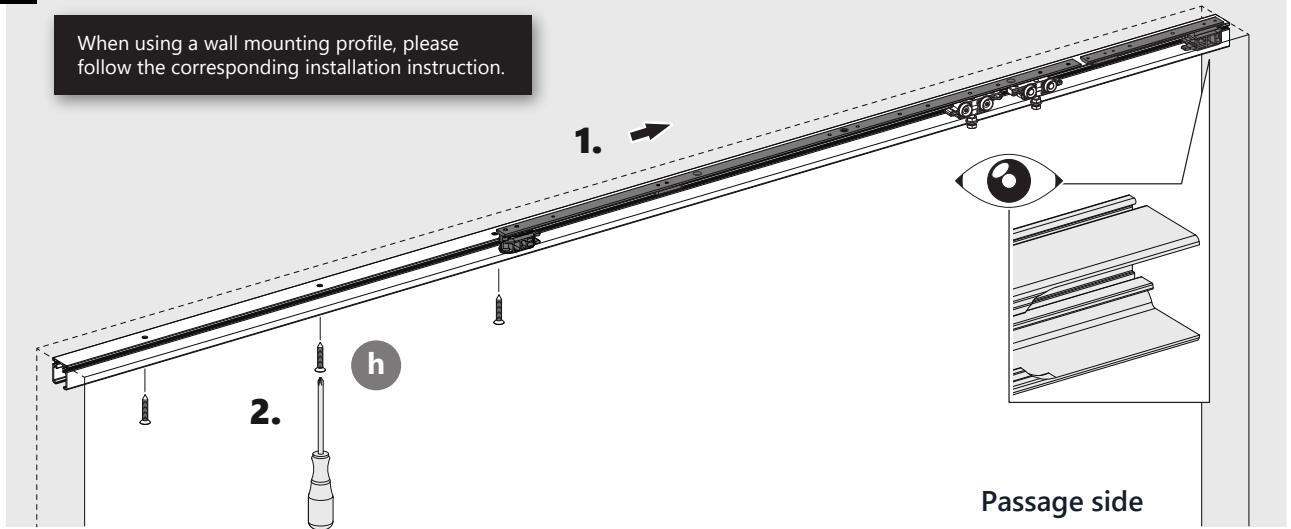

## SLIDING DOOR HARDWARE FOR WOOD DOORS

article number 0160200-02, 0160200-05

DOOR HARDWARE

[www.StainlessDoorHardware.com](http://www.StainlessDoorHardware.com)

855.247.1168

**4**

When using a wall mounting profile, please follow the corresponding installation instruction.