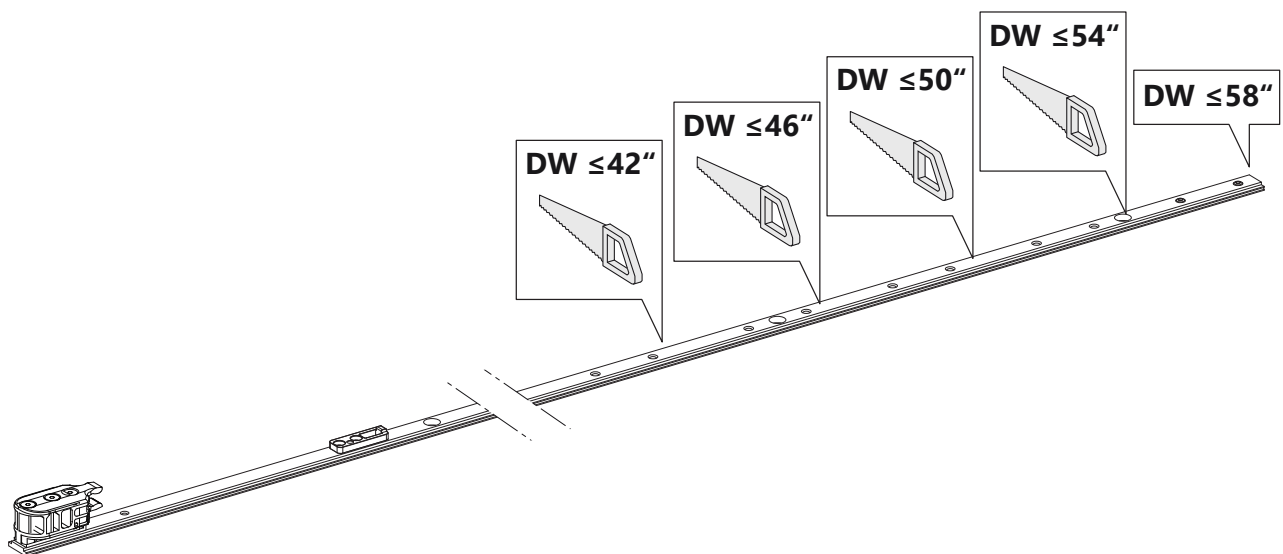

Version 2

When using a softclose, synchro or push to open, consult the separately enclosed installation instructions.