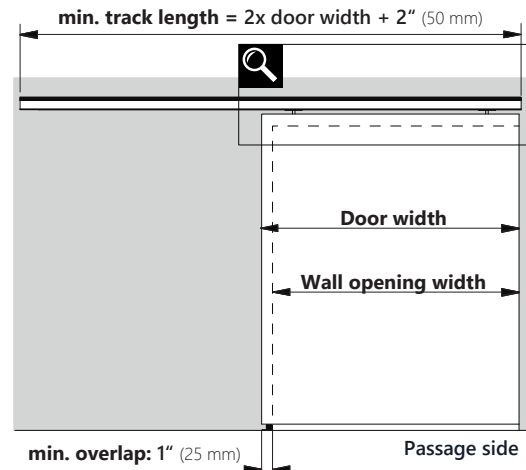

## SLIDING DOOR HARDWARE FOR WOOD DOORS

article number 0160200-02, 0160200-05

Sliding door hardware  
for wood doors  
up to 176 lb (80 kg)

\* The maximum door weight can be increased to 265 lb (120 kg) with upgraded wheels if no limiting accessories are used.