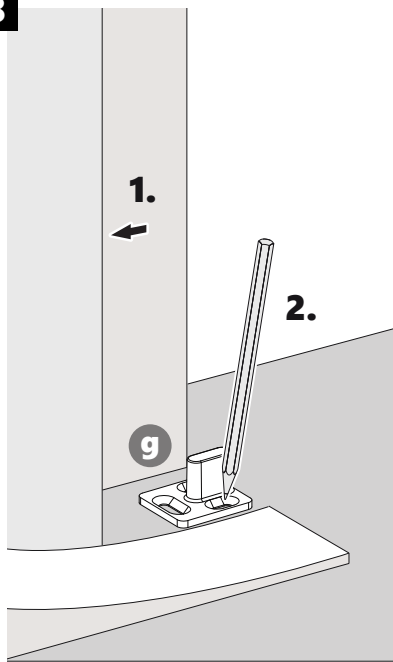

## SLIDING DOOR HARDWARE FOR WOOD DOORS

DOOR HARDWARE

article number 0160200-02, 0160200-05

[www.StainlessDoorHardware.com](http://www.StainlessDoorHardware.com)

855.247.1168

**7**

**8**

**3.**