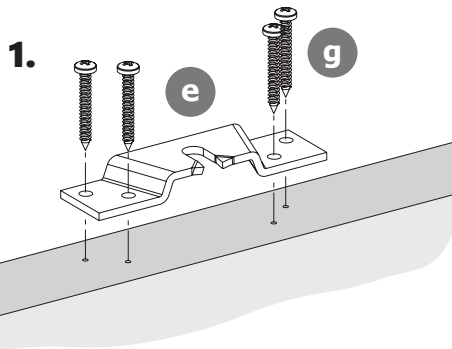

# INSTALLATION INSTRUCTION - Smart Track

## SLIDING DOOR HARDWARE FOR WOOD DOORS

article number 0160200-02, 0160200-05

DOOR HARDWARE

[www.StainlessDoorHardware.com](http://www.StainlessDoorHardware.com)

855.247.1168

**5**

**6**