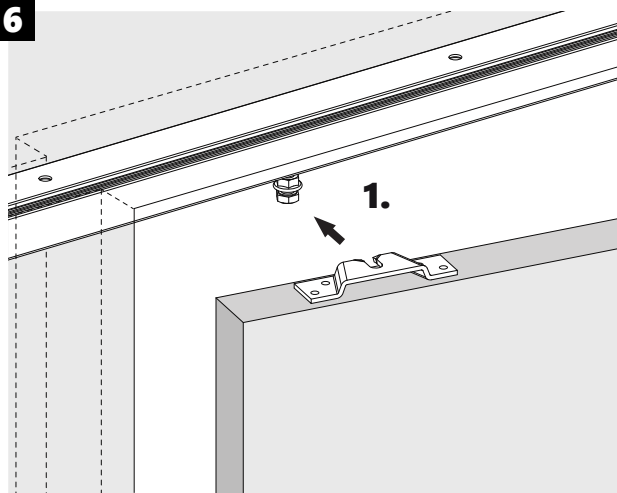

## SLIDING DOOR HARDWARE FOR WOOD DOORS

article number 0160200-02, 0160200-05

DOOR HARDWARE

[www.StainlessDoorHardware.com](http://www.StainlessDoorHardware.com)

855.247.1168

**5**

**6**