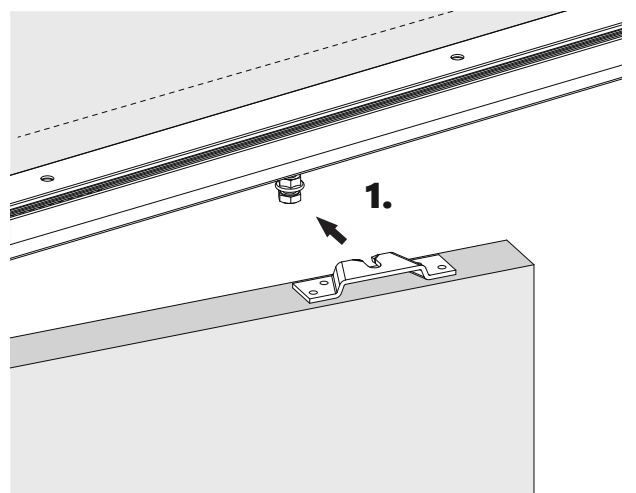

## SLIDING DOOR HARDWARE FOR WOOD DOORS

article number 0160200-02, 0160200-05

DOOR HARDWARE

[www.StainlessDoorHardware.com](http://www.StainlessDoorHardware.com)

855.247.1168

**5**

**6**