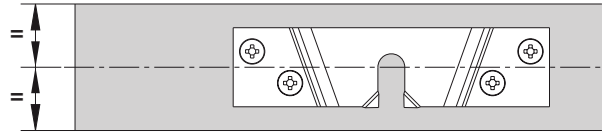

## SLIDING DOOR HARDWARE FOR WOOD DOORS

article number 0160200-02, 0160200-05

DOOR HARDWARE

[www.StainlessDoorHardware.com](http://www.StainlessDoorHardware.com)

855.247.1168

**5**

**6**