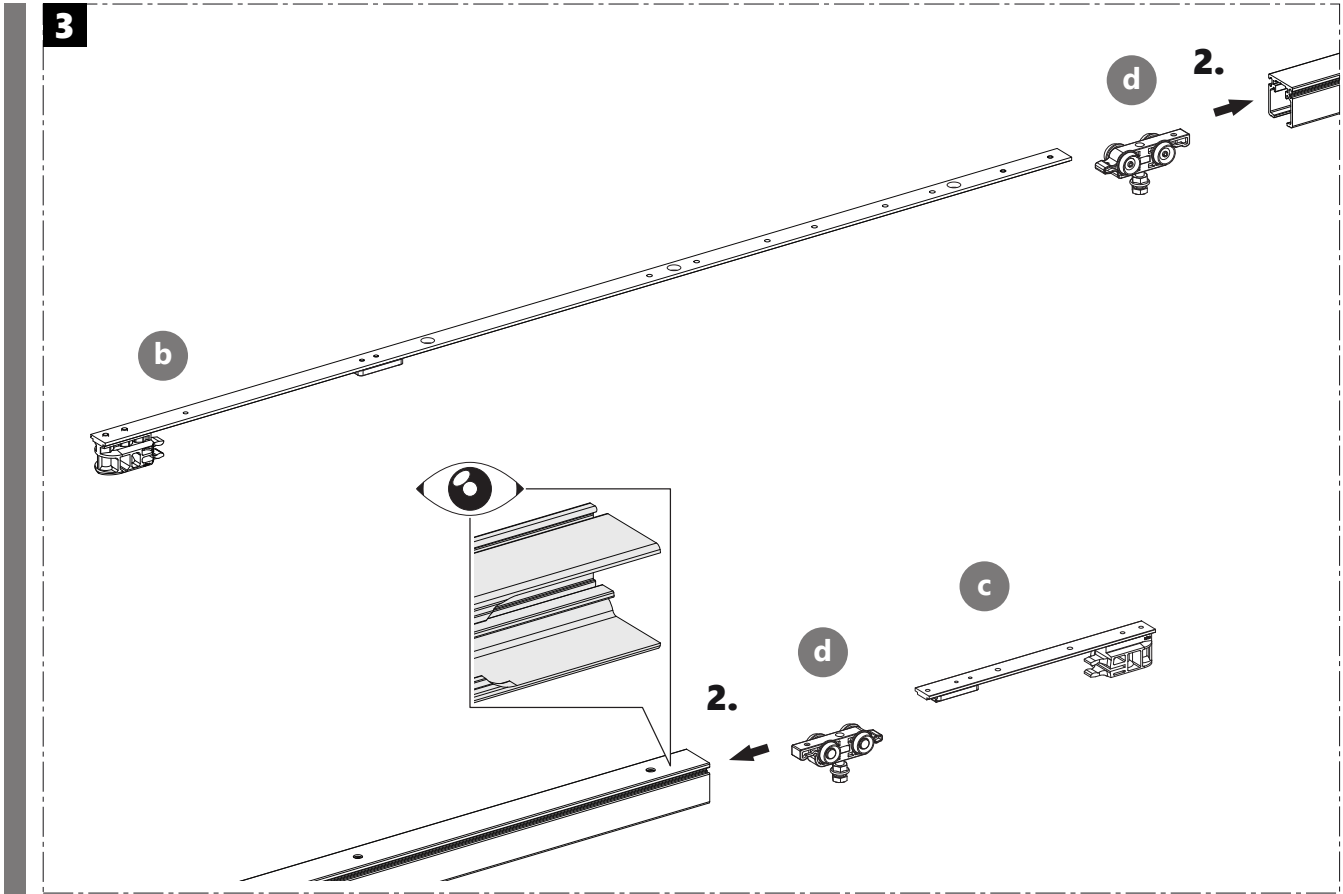

# INSTALLATION INSTRUCTION - Smart Track

## SLIDING DOOR HARDWARE FOR WOOD DOORS

article number 0160200-02, 0160200-05

DOOR HARDWARE

[www.StainlessDoorHardware.com](http://www.StainlessDoorHardware.com)

855.247.1168