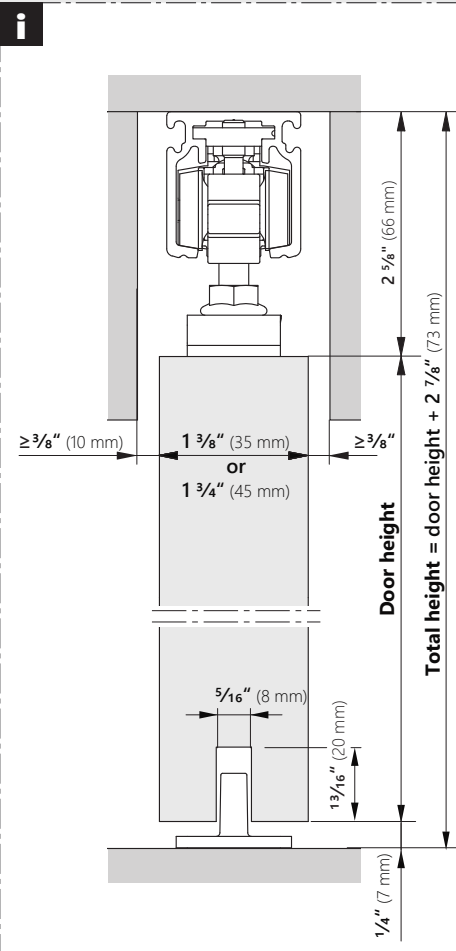

# INSTALLATION INSTRUCTION - Smart Track

## SLIDING DOOR HARDWARE FOR WOOD DOORS

article number 0160200-02, 0160200-05

Sliding door hardware  
for wood doors  
up to 176 lb (80 kg)

\* The maximum door weight can be increased to 265 lb (120 kg) with upgraded wheels if no limiting accessories are used.

When installing a glass door, double door or the recessed wood door mount, please follow the instructions provided separately.