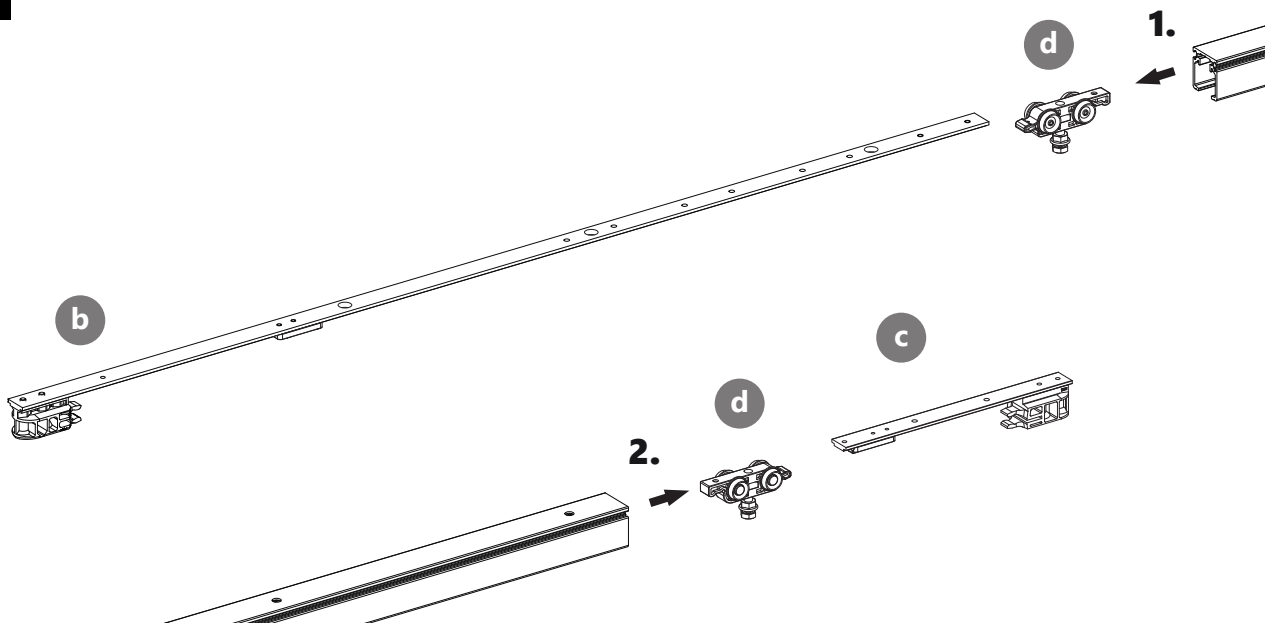

INSTALLATION INSTRUCTION - Smart Track

SLIDING DOOR HARDWARE FOR WOOD DOORS

STAINLESS

DOOR HARDWARE

www.StainlessDoorHardware.com

855.247.1168

article number 0160200-02, 0160200-05

i Content

1