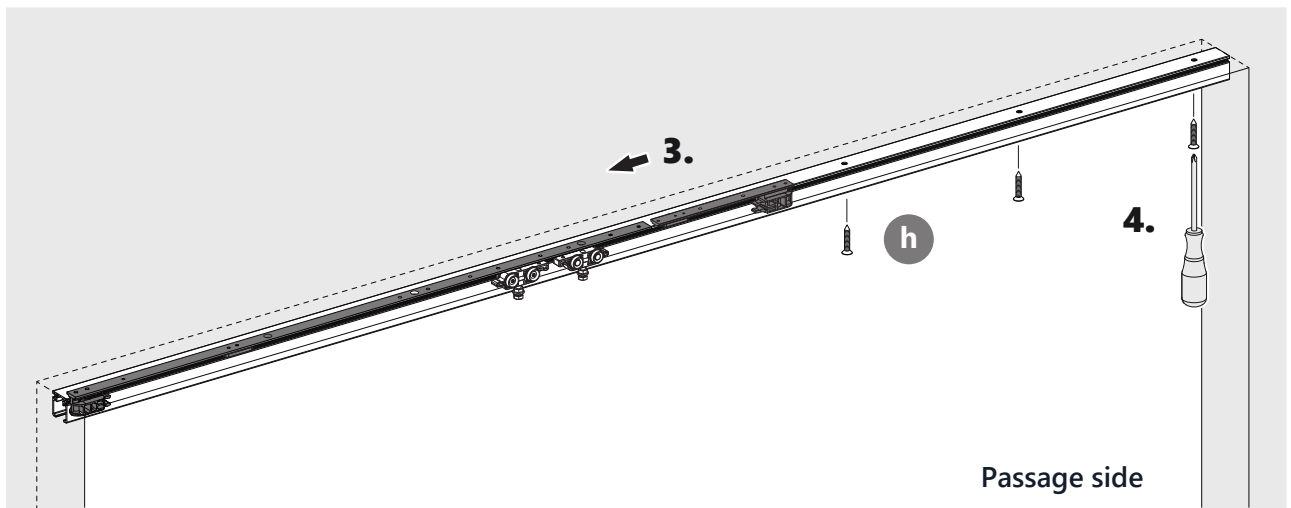

## SLIDING DOOR HARDWARE FOR WOOD DOORS

article number 0160200-02, 0160200-05

DOOR HARDWARE

[www.StainlessDoorHardware.com](http://www.StainlessDoorHardware.com)

855.247.1168

**4**

When using a wall mounting profile, please follow the corresponding installation instruction.