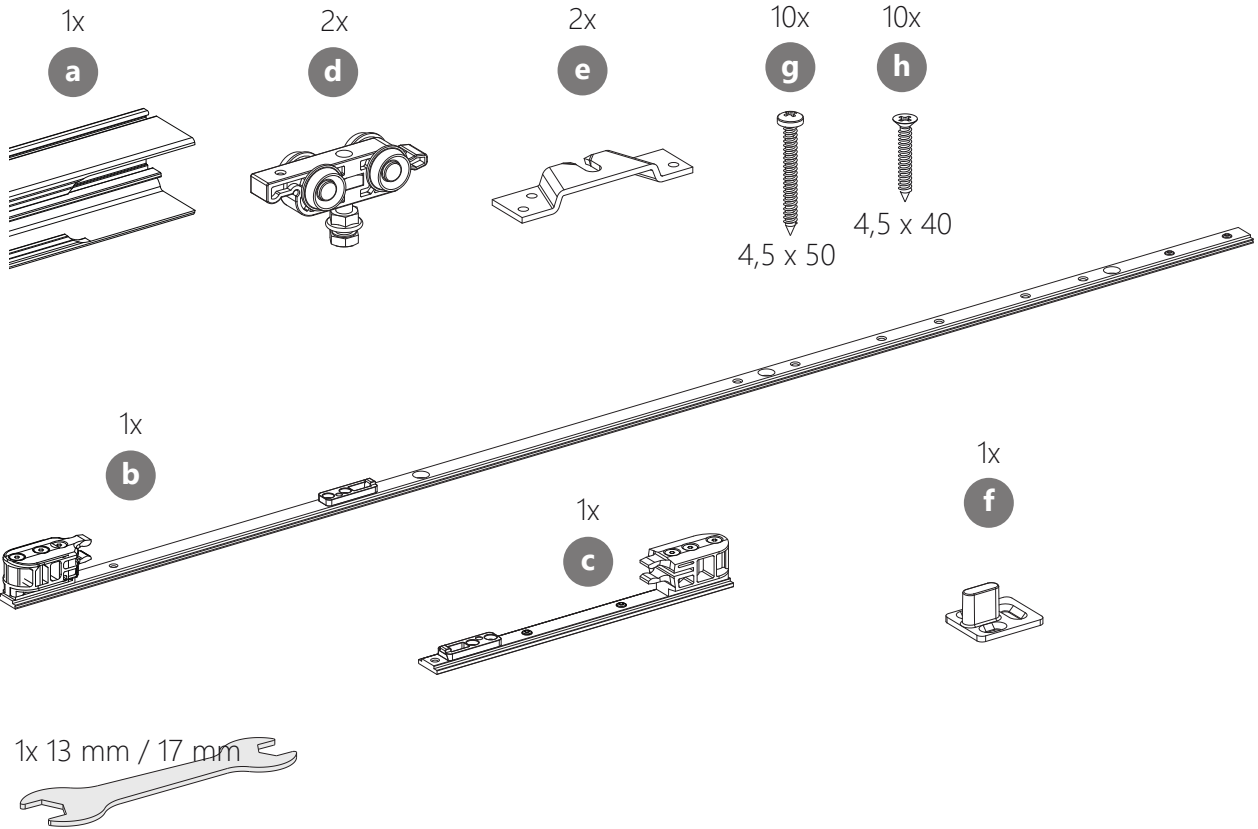

INSTALLATION INSTRUCTION - Smart Track

SLIDING DOOR HARDWARE FOR WOOD DOORS

STAINLESS

DOOR HARDWARE

www.StainlessDoorHardware.com

855.247.1168

article number 0160200-02, 0160200-05

i Content