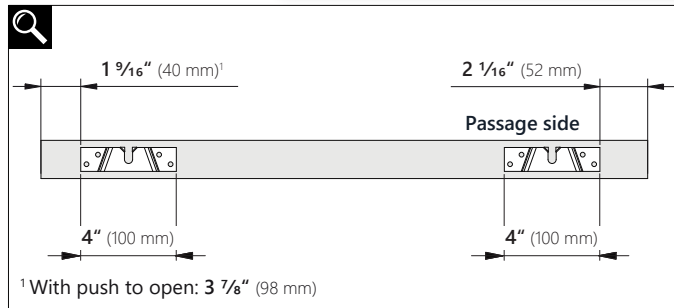

When installing a glass door, double door or the recessed wood door mount, please follow the instructions provided separately.