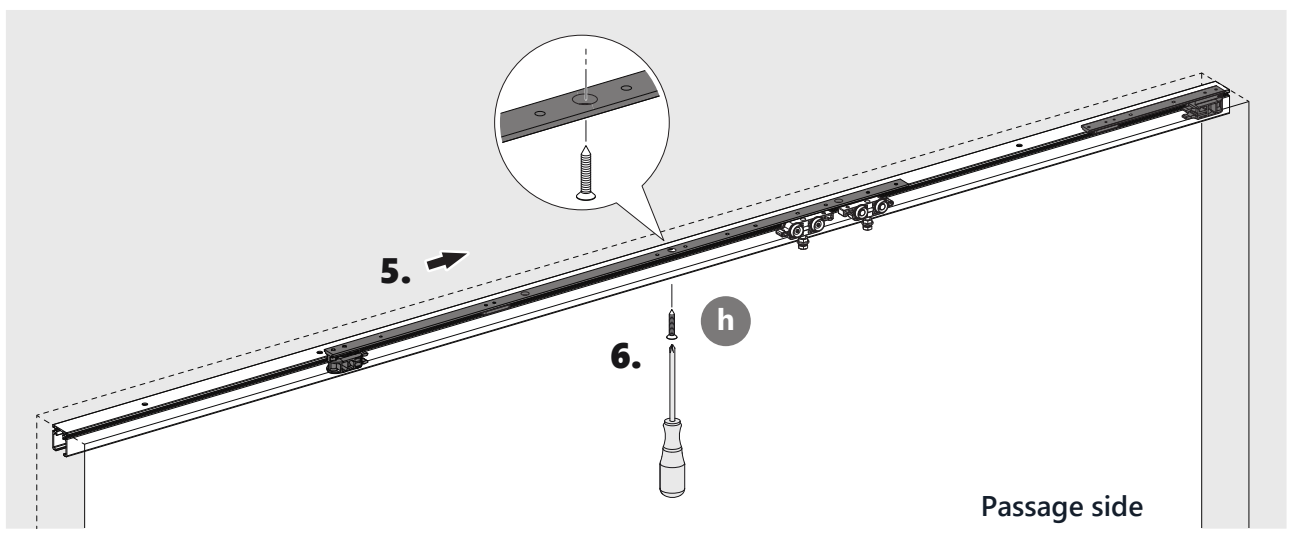

## SLIDING DOOR HARDWARE FOR WOOD DOORS

article number 0160200-02, 0160200-05

DOOR HARDWARE

[www.StainlessDoorHardware.com](http://www.StainlessDoorHardware.com)

855.247.1168

**4**

When using a wall mounting profile, please follow the corresponding installation instruction.