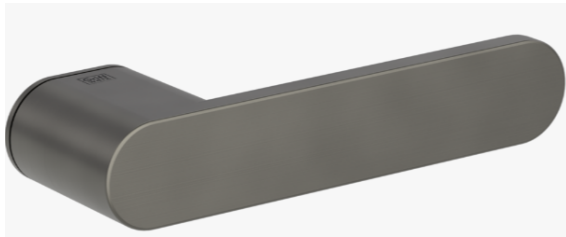

STAINLESS

DOOR HARDWARE

Product Information Sheet

AVUS ONE Door Lever

by Griffwerk

Velvet Gray

Cashmere Gray

Graphite Black

Matte Gold

To Be Used With Mortise Lock

Spindle:: 8mm

Material: Zinc

For Interior Wood Doors

smart2lock
by GRIFFWERK