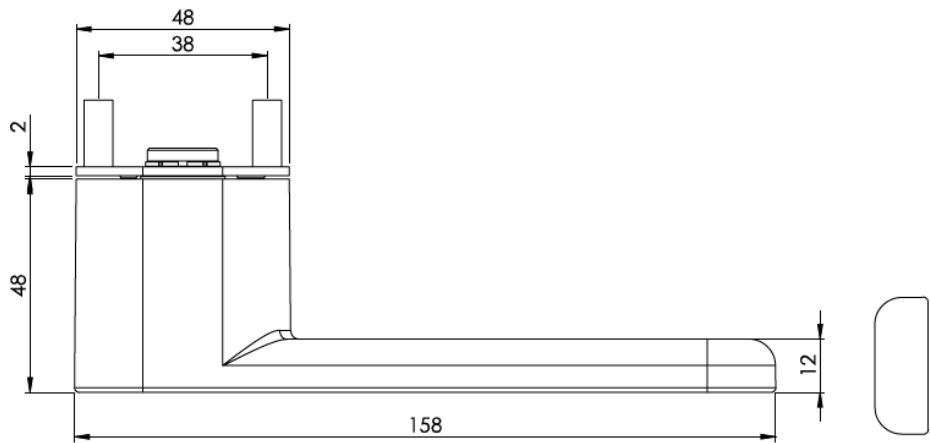

Matte Gold

To Be Used With Mortise Lock

Spindle:: 8mm

Material: Zinc

For Interior Wood Doors

smart2lock
by GRIFFWERK