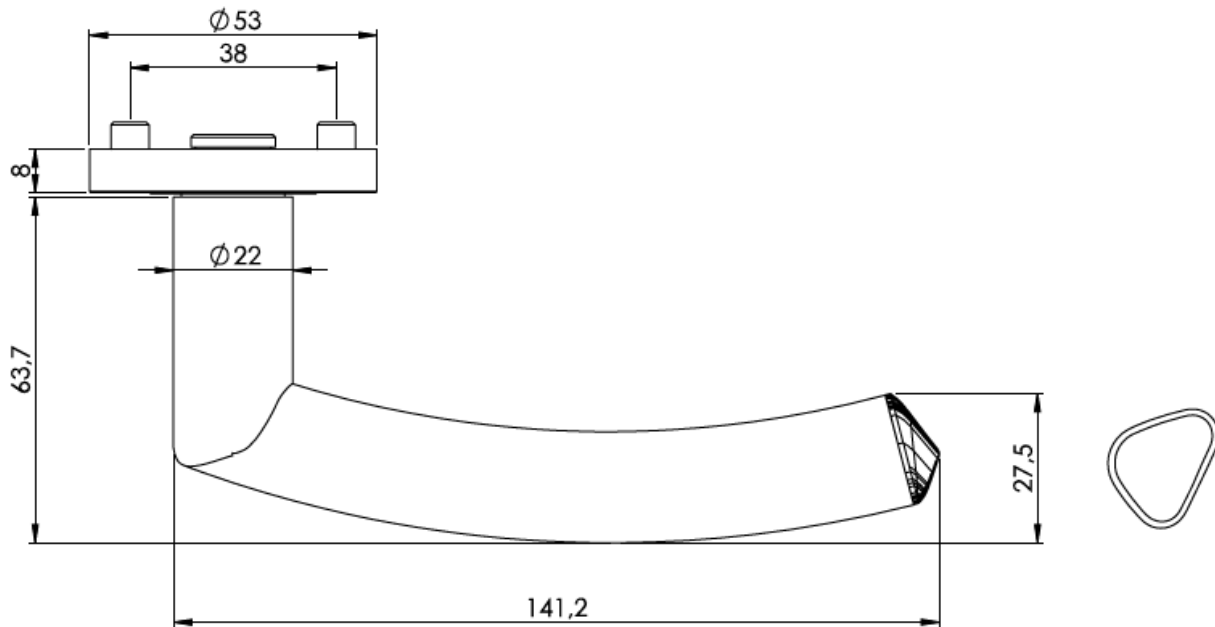

**STAINLESS**

DOOR HARDWARE

Product Information Sheet

GRAPH Door Lever

by Griffwerk

Satin Stainless Steel

To Be Used With Mortise Lock  
Spindle:: 8mm  
For Interior Wood Doors

**smart2lock**  
by GRIFFWERK