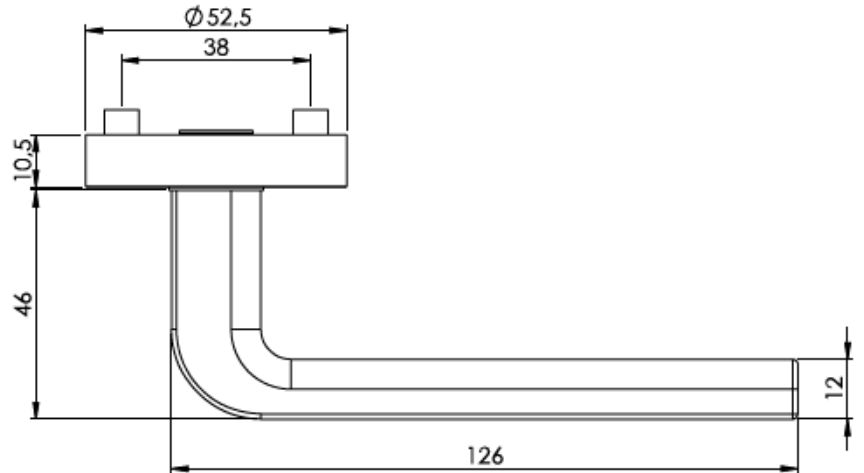

Graphite Black

To Be Used With Mortise Lock

Spindle: 8mm

Material: Zinc

For Interior Wood Doors