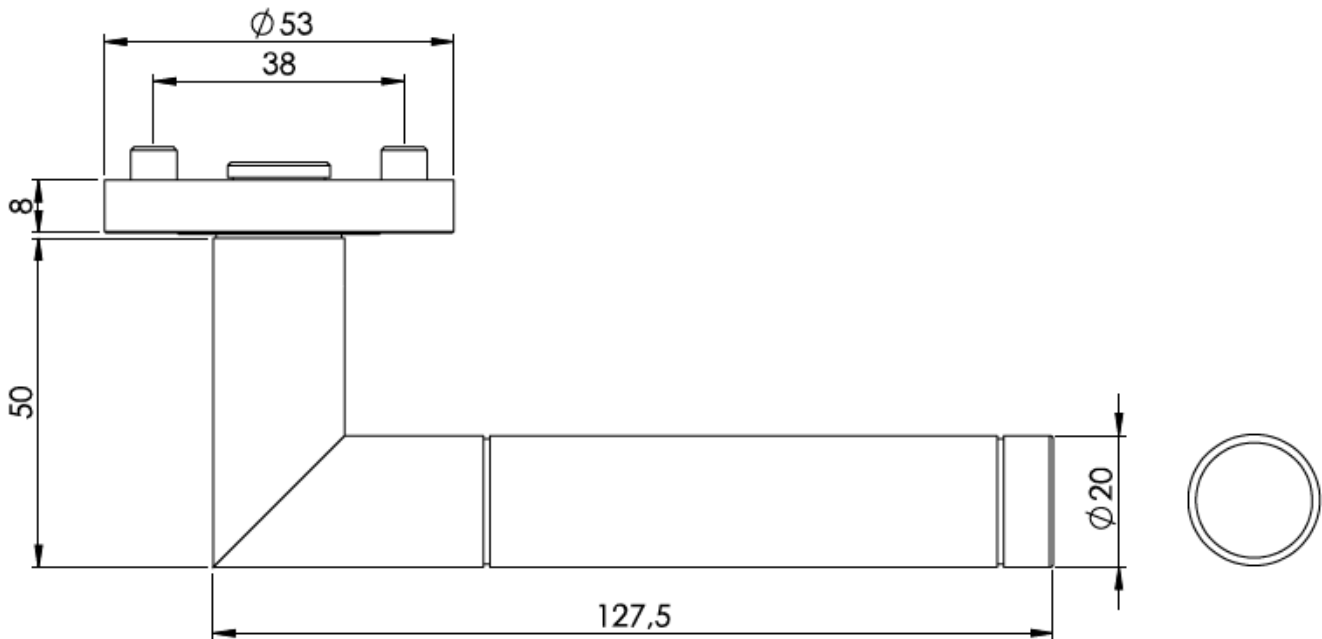

**STAINLESS**

DOOR HARDWARE

Product Information Sheet

Loredana Door Lever

by Griffwerk

Polished & Satin Stainless Combination

Spindle: 8mm  
Material: Stainless Steel  
For Interior Wood Doors

**smart2lock**  
by GRIFFWERK