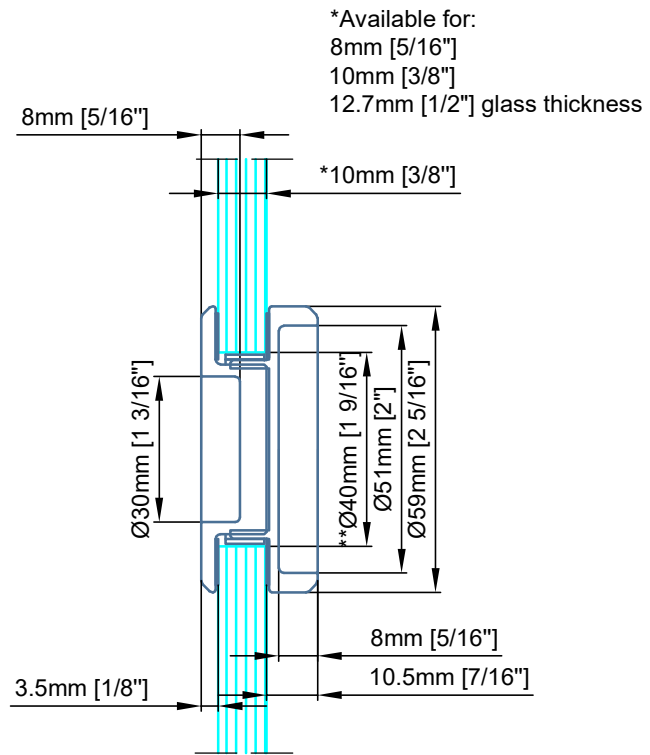

Glass to be tempered

**Door Preparation / Drilling

GR.5908 cup pull *(for glass doors)*

STAINLESS

DOOR HARDWARE