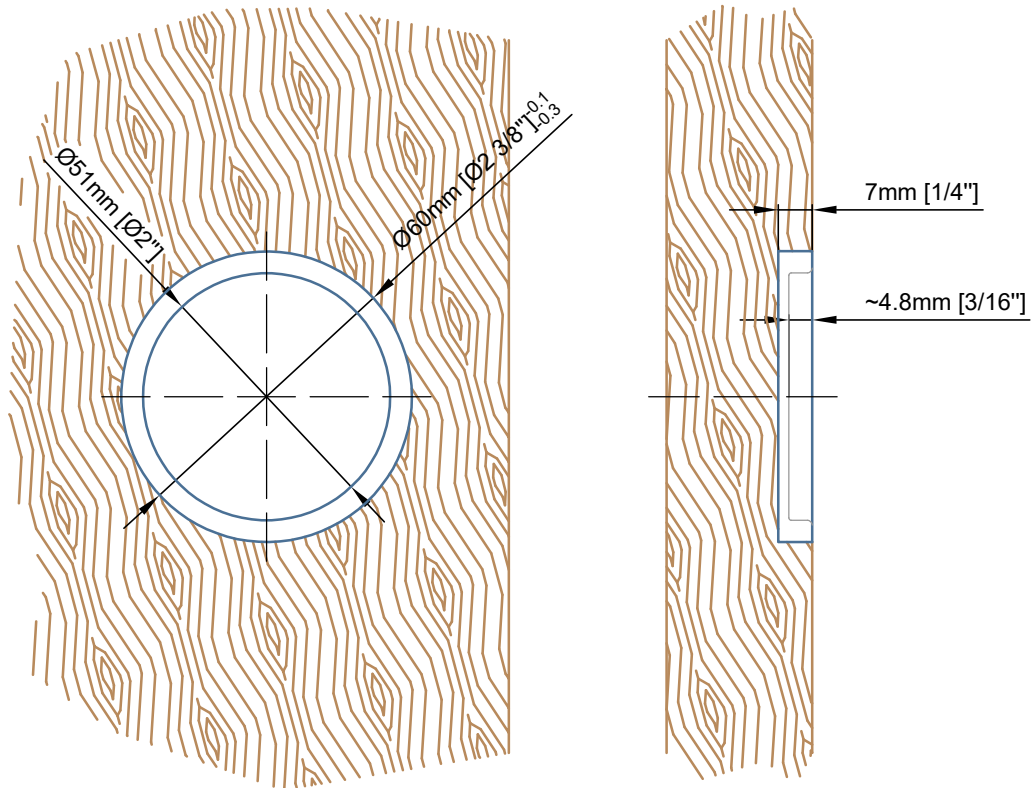

Glass to be tempered

GR.6090 cup pull *(for wood doors)*

STAINLESS

DOOR HARDWARE