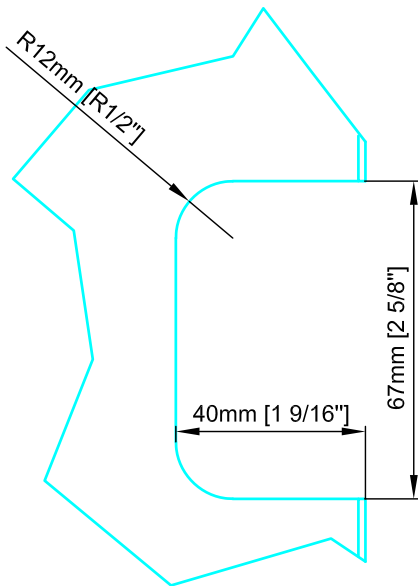

Glass to be tempered

Glass Prep

STAINLESS

DOOR HARDWARE www.StainlessDoorHardware.com

GR.7545 edge/pocket pull *(for glass doors)*

Date Prepared: Jan 2019

Prepared By: CDA