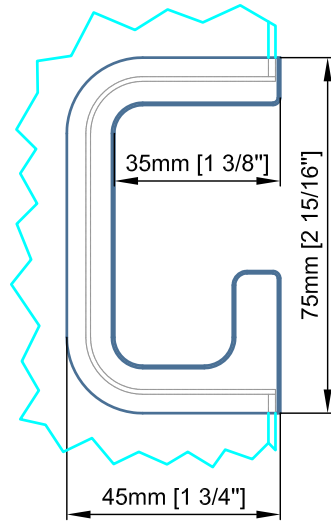

Glass to be tempered

Glass Prep

STAINLESS

DOOR HARDWARE www.StainlessDoorHardware.com

GR.7545 edge/pocket pull *(for glass doors)*

Date Prepared: Jan 2019

Prepared By: CDA