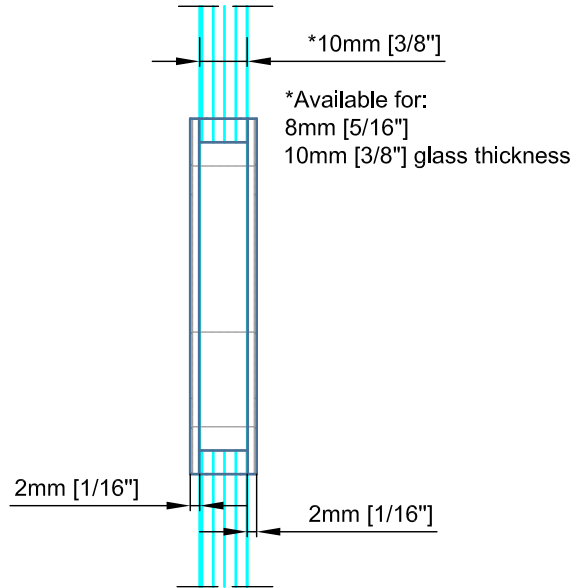

Glass to be tempered

Glass Prep

STAINLESS

DOOR HARDWARE www.StainlessDoorHardware.com

GR.7545 edge/pocket pull *(for glass doors)*

Date Prepared: Jan 2019

Prepared By: CDA