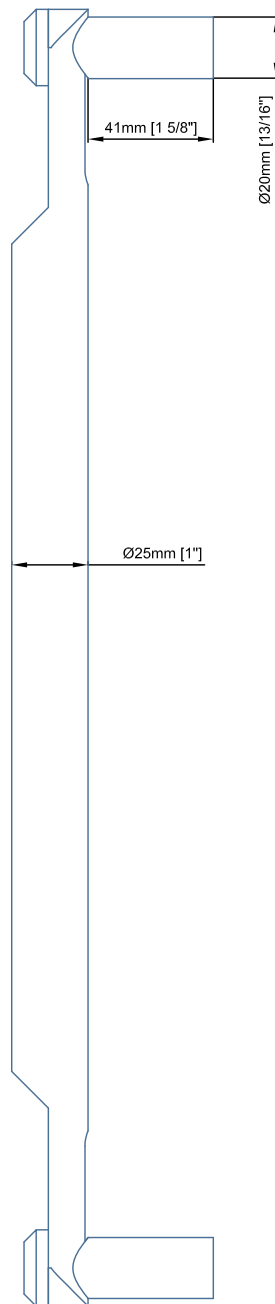

Copyright MWE NA Inc., all rights reserved. Reproduction or other use of these designs without written consent from MWE NA Inc. is prohibited.

Technical drawings are subject to change without notice. All millimeter dimensions are exact and supersede inch conversions.

STAINLESS

Buy Online At
www.StainlessDoorHardware.com

DOOR HARDWARE

B1 Fastening

B3 Fastening

B5 Fastening

B6 Fastening

B7 Fastening

B9 Fastening

B10 Fastening

Made of solid stainless steel

Available diameter:
Ø25mm [1"]

Protac [TG.1016] PASSAGE pull bar handle

Date Prepared: Jan 2019 | Prepared By: CDA

NORTH AMERICA

Email: info@mwe-na.com