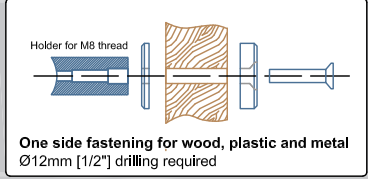

B5 Fastening