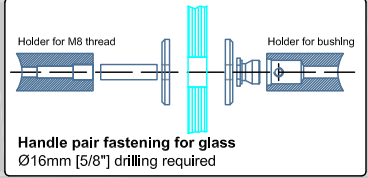

Copyright MWE NA Inc., all rights reserved. Reproduction or other use of these designs without written consent from MWE NA Inc. is prohibited.

Technical drawings are subject to change without notice. All millimeter dimensions are exact and supersede inch conversions.

STAINLESS

Buy Online At
www.StainlessDoorHardware.com

DOOR HARDWARE

B1 Fastening