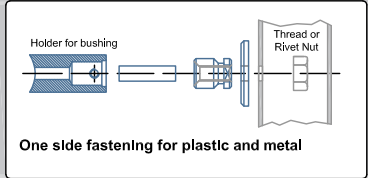

B9 Fastening

B10 Fastening

Made of solid stainless steel

Available diameter:
Ø25mm [1"]

Protac [TG.1016] PASSAGE pull bar handle

Date Prepared: Jan 2019 | Prepared By: CDA

NORTH AMERICA

Email: info@mwe-na.com