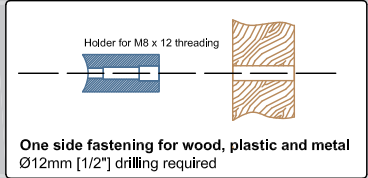

B9 Fastening

B10 Fastening

Made of solid stainless steel

Available diameter:
Ø25mm [1"]

Protac [TG.1016] PASSAGE pull bar handle

Date Prepared: Jan 2019 | Prepared By: CDA

NORTH AMERICA

Email: info@mwe-na.com