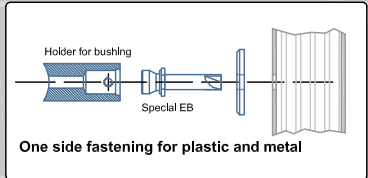

B9 Fastening

B10 Fastening

Made of solid stainless steel

Available diameter:
Ø25mm [1"]

Protac [TG.1016] PASSAGE pull bar handle

Date Prepared: Jan 2019 | Prepared By: CDA

NORTH AMERICA

Email: info@mwe-na.com