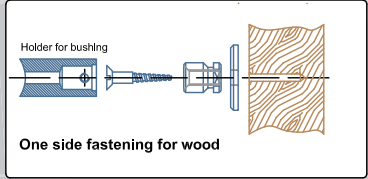

B6 Fastening