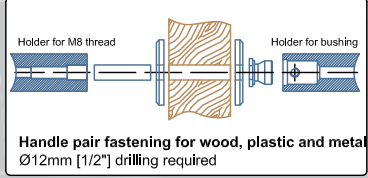

B3 Fastening